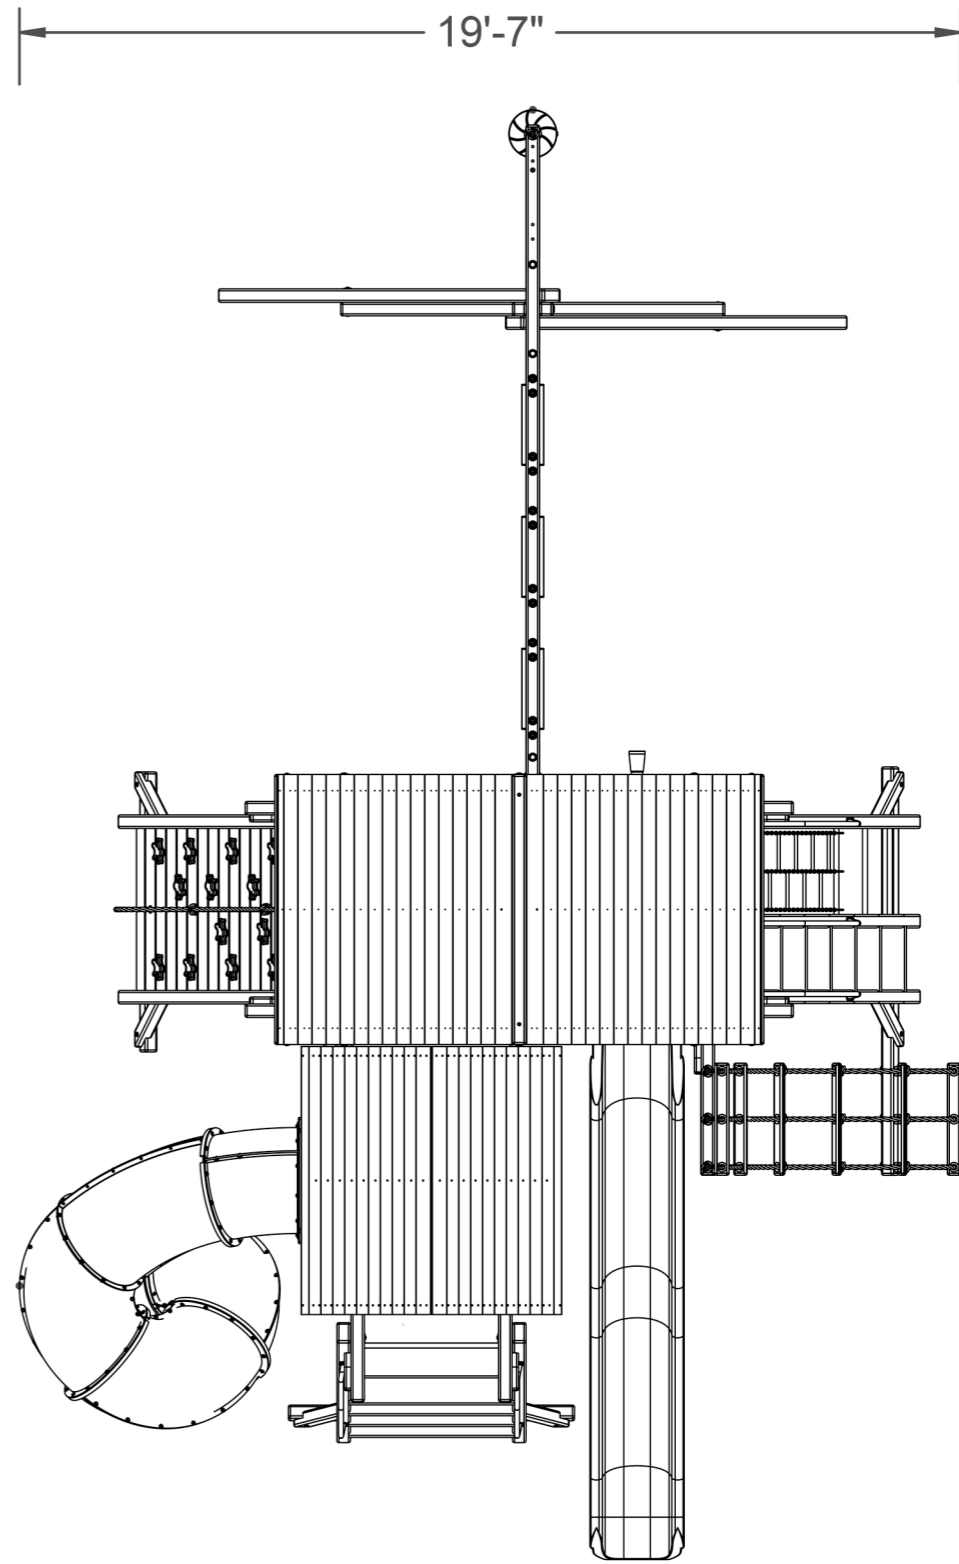

8 7 6 5 4 3 2 1

D

D

25 Sq. Ft. Deck      38 Sq. Ft. Deck

15'-2"

C

C

B

B

A

A

19'-7"

30'-2"

TREE FROGS WOODEN SWING SET FACTORY CLAIMS PROPRIETARY IN THE MATERIAL DISCLOSED. THIS DRAWING IS ISSUED FOR LAYOUT INFORMATION ONLY. IT MAY NOT BE REPRODUCED NOR MAY THE INFORMATION BE USED FOR MANUFACTURING PURPOSES WITHOUT WRITTEN CONSENT FROM TREEFROGS WOODEN SWINGSET FACTORY