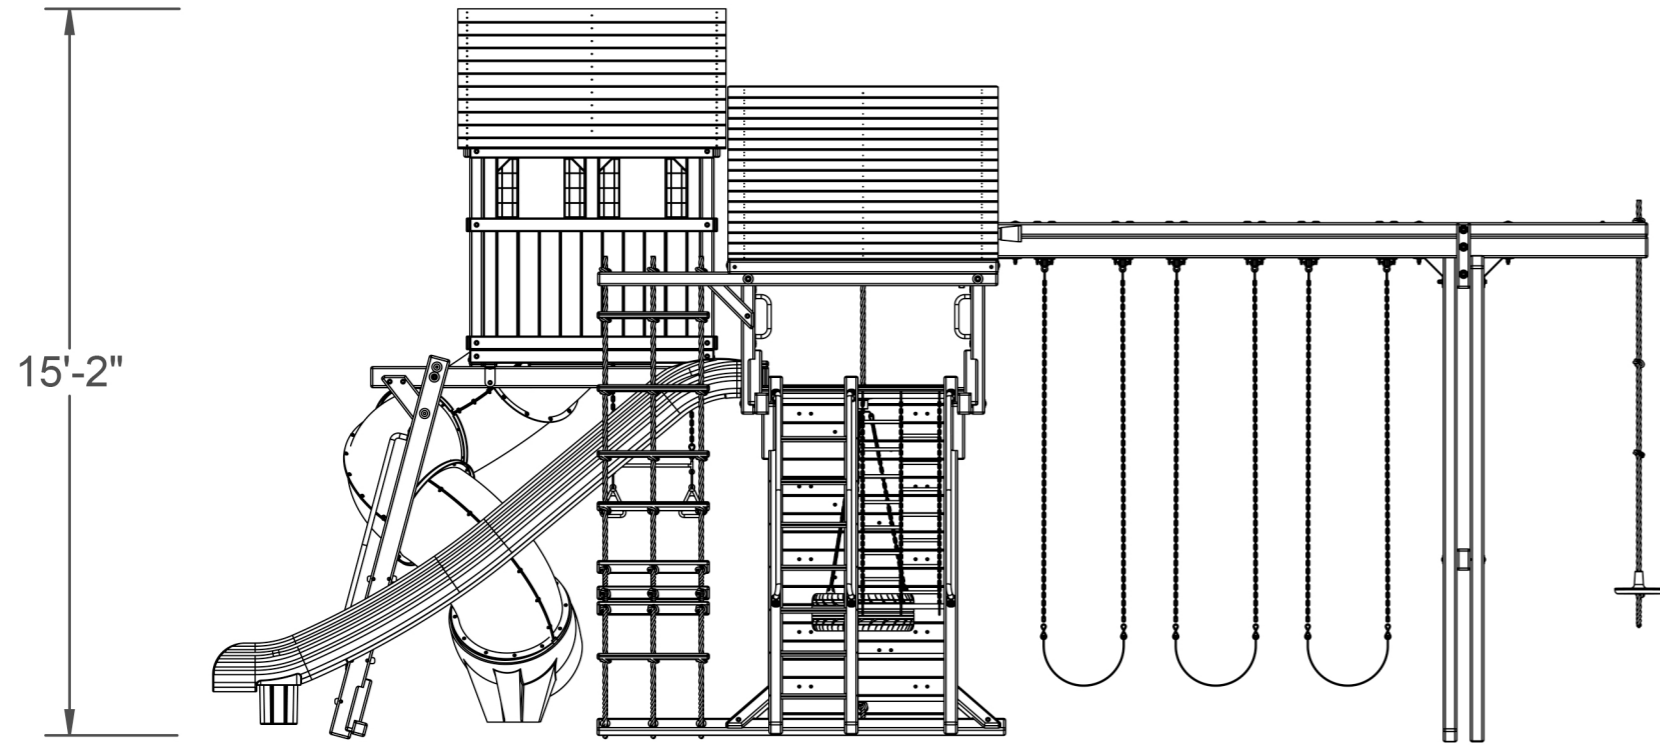

8 7 6 5 4 3 2 1

D

D

25 Sq. Ft. Deck      38 Sq. Ft. Deck

15'-2"

C

C

B

B

A

A

19'-7"

30'-2"

TREE FROGS WOODEN SWING SET FACTORY CLAIMS PROPRIETARY IN THE MATERIAL DISCLOSED. THIS DRAWING IS ISSUED FOR LAYOUT INFORMATION ONLY. IT MAY NOT BE REPRODUCED NOR MAY THE INFORMATION BE USED FOR MANUFACTURING PURPOSES WITHOUT WRITTEN CONSENT FROM TREEFROGS WOODEN SWINGSET FACTORY

MEGASIZED  EDITION

7.4 JAGUAR PLAYCENTER

8 7 6 5 4 3 2 1