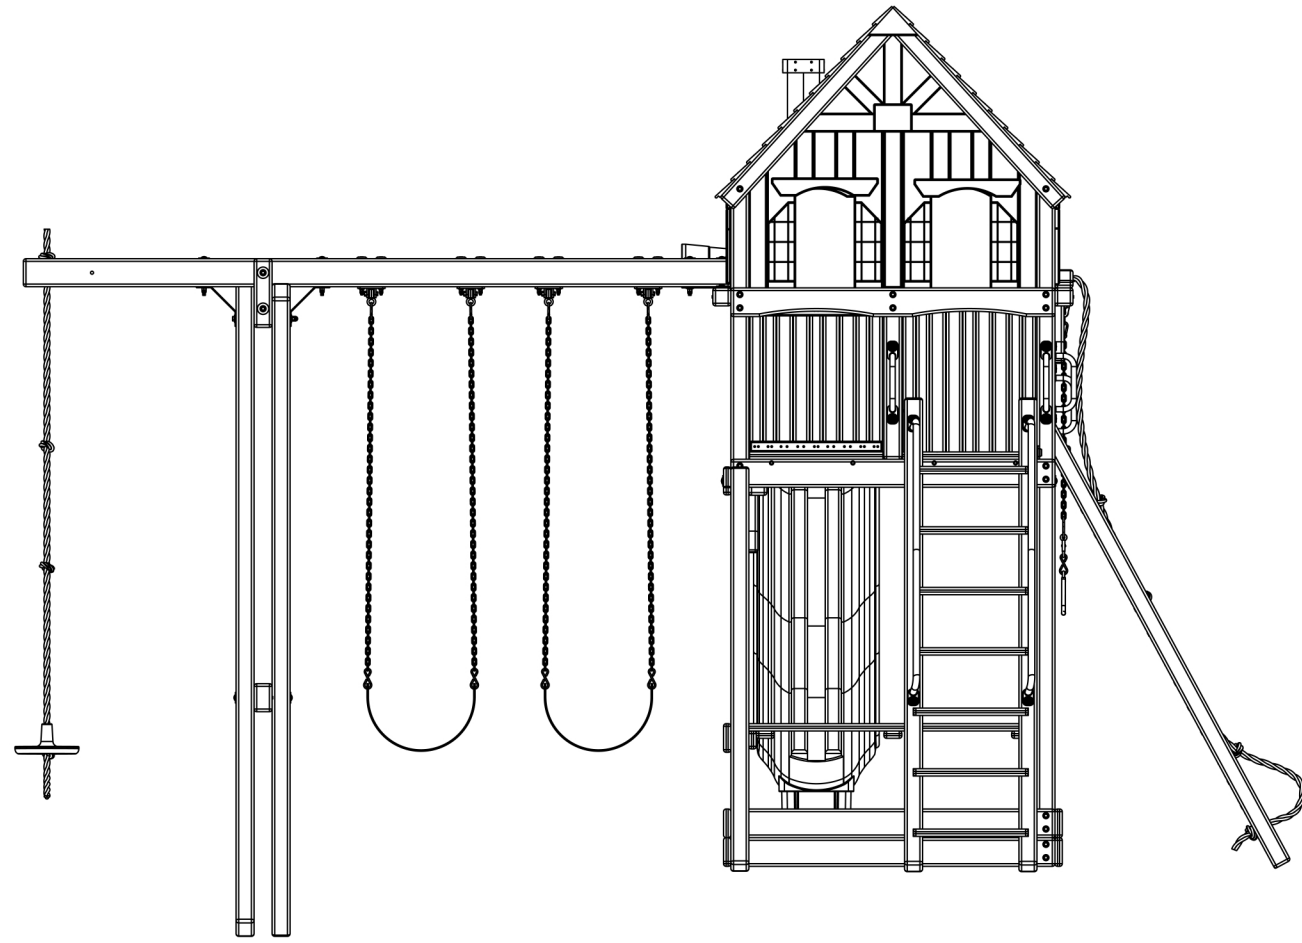

25 Sq. Ft. Deck

13'-5"

19'-1"

19'-11"

TREE FROGS WOODEN SWING SET FACTORY CLAIMS PROPRIETARY IN THE MATERIAL DISCLOSED. THIS DRAWING IS ISSUED FOR LAYOUT INFORMATION ONLY. IT MAY NOT BE REPRODUCED NOR MAY THE INFORMATION BE USED FOR MANUFACTURING PURPOSES WITHOUT WRITTEN CONSENT FROM TREEFROGS WOODEN SWINGSET FACTORY

6.5 BENGAL FORT