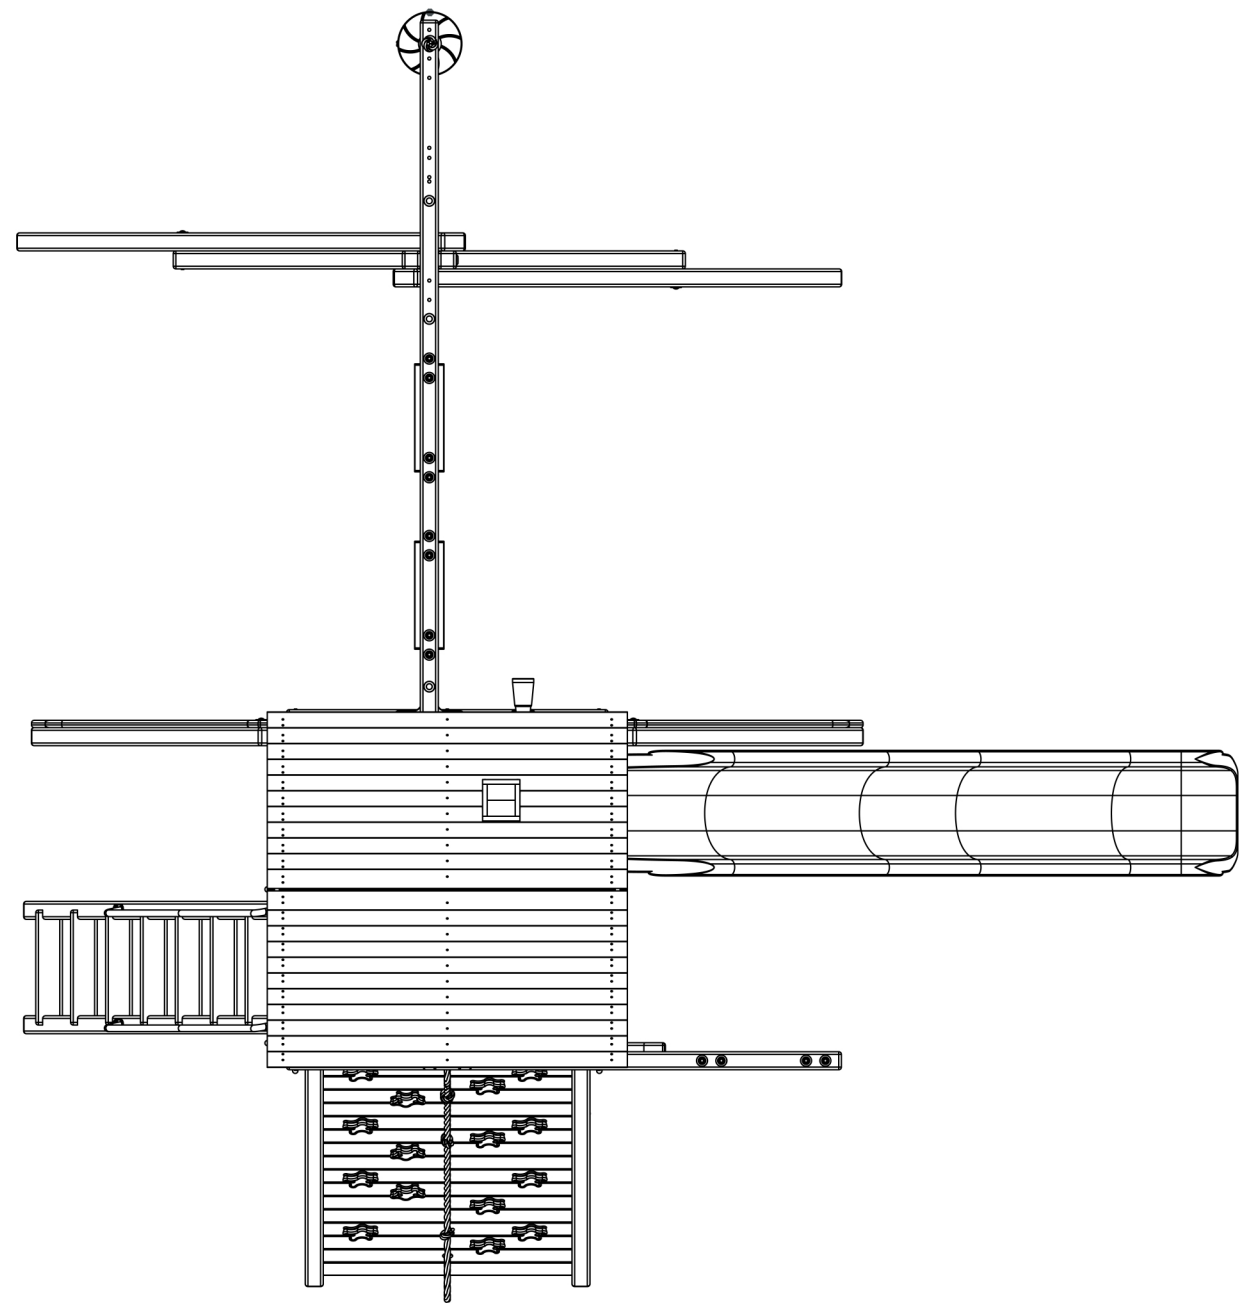

25 Sq. Ft. Deck

13'-5"

19'-1"

19'-11"

TREE FROGS WOODEN SWING SET FACTORY CLAIMS PROPRIETARY IN THE MATERIAL DISCLOSED. THIS DRAWING IS ISSUED FOR LAYOUT INFORMATION ONLY. IT MAY NOT BE REPRODUCED NOR MAY THE INFORMATION BE USED FOR MANUFACTURING PURPOSES WITHOUT WRITTEN CONSENT FROM TREEFROGS WOODEN SWINGSET FACTORY

6.5 BENGAL FORT