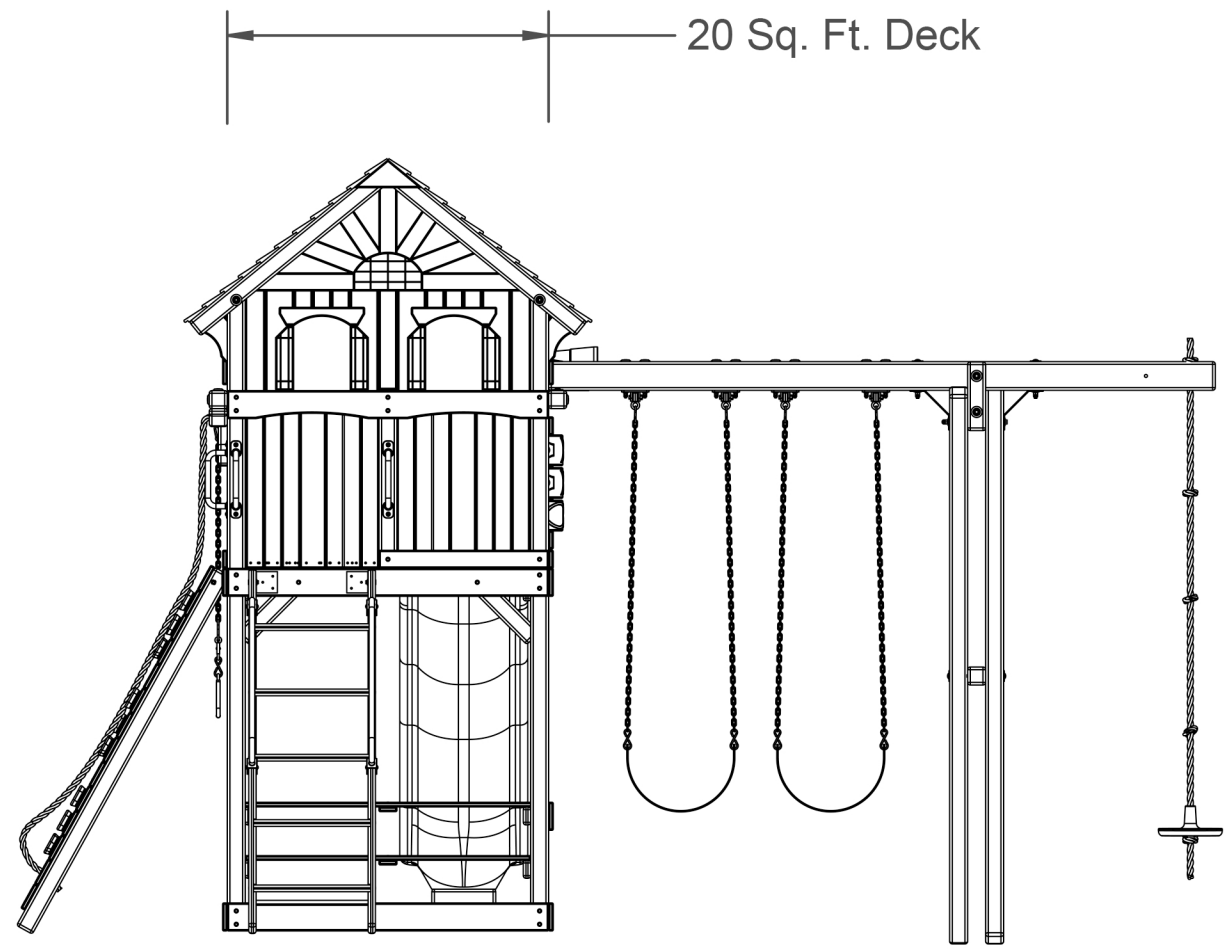

8 7 6 5 4 3 2 1

D

C

B

12'-1"

16'-0"

D

C

B

18'-10"

A

TREE FROGS WOODEN SWING SET FACTORY CLAIMS PROPRIETARY IN THE MATERIAL DISCLOSED. THIS DRAWING IS ISSUED FOR LAYOUT INFORMATION ONLY. IT MAY NOT BE REPRODUCED NOR MAY THE INFORMATION BE USED FOR MANUFACTURING PURPOSES WITHOUT WRITTEN CONSENT FROM TREEFROGS WOODEN SWINGSET FACTORY

8 7 6 5 4 3 2 1

A