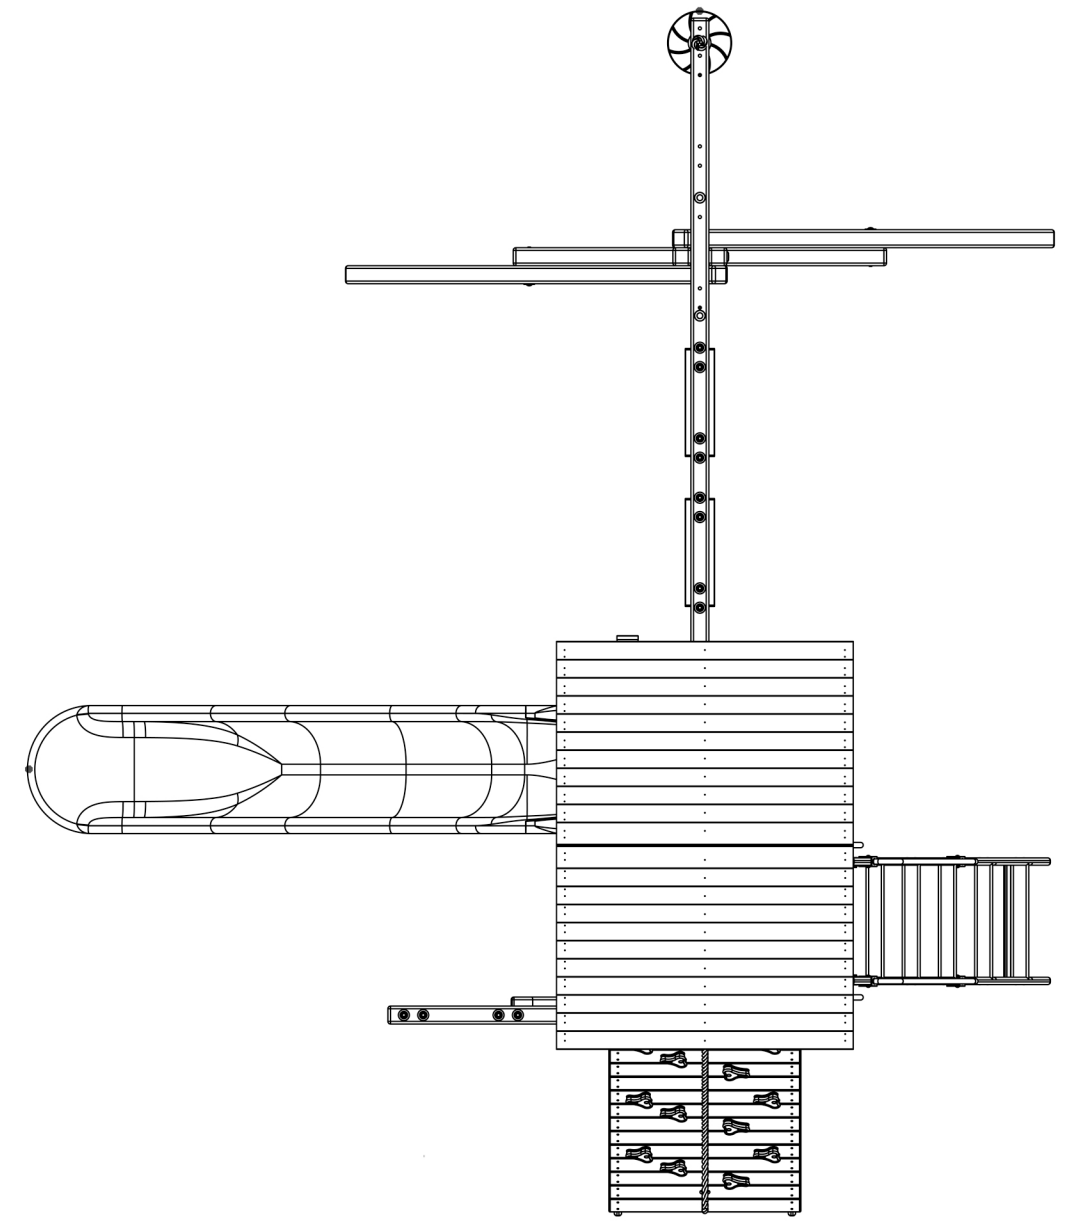

8 7 6 5 4 3 2 1

D

C

B

12'-1"

16'-0"

D

C

B

18'-10"

A

TREE FROGS WOODEN SWING SET FACTORY CLAIMS PROPRIETARY IN THE MATERIAL DISCLOSED. THIS DRAWING IS ISSUED FOR LAYOUT INFORMATION ONLY. IT MAY NOT BE REPRODUCED NOR MAY THE INFORMATION BE USED FOR MANUFACTURING PURPOSES WITHOUT WRITTEN CONSENT FROM TREEFROGS WOODEN SWINGSET FACTORY