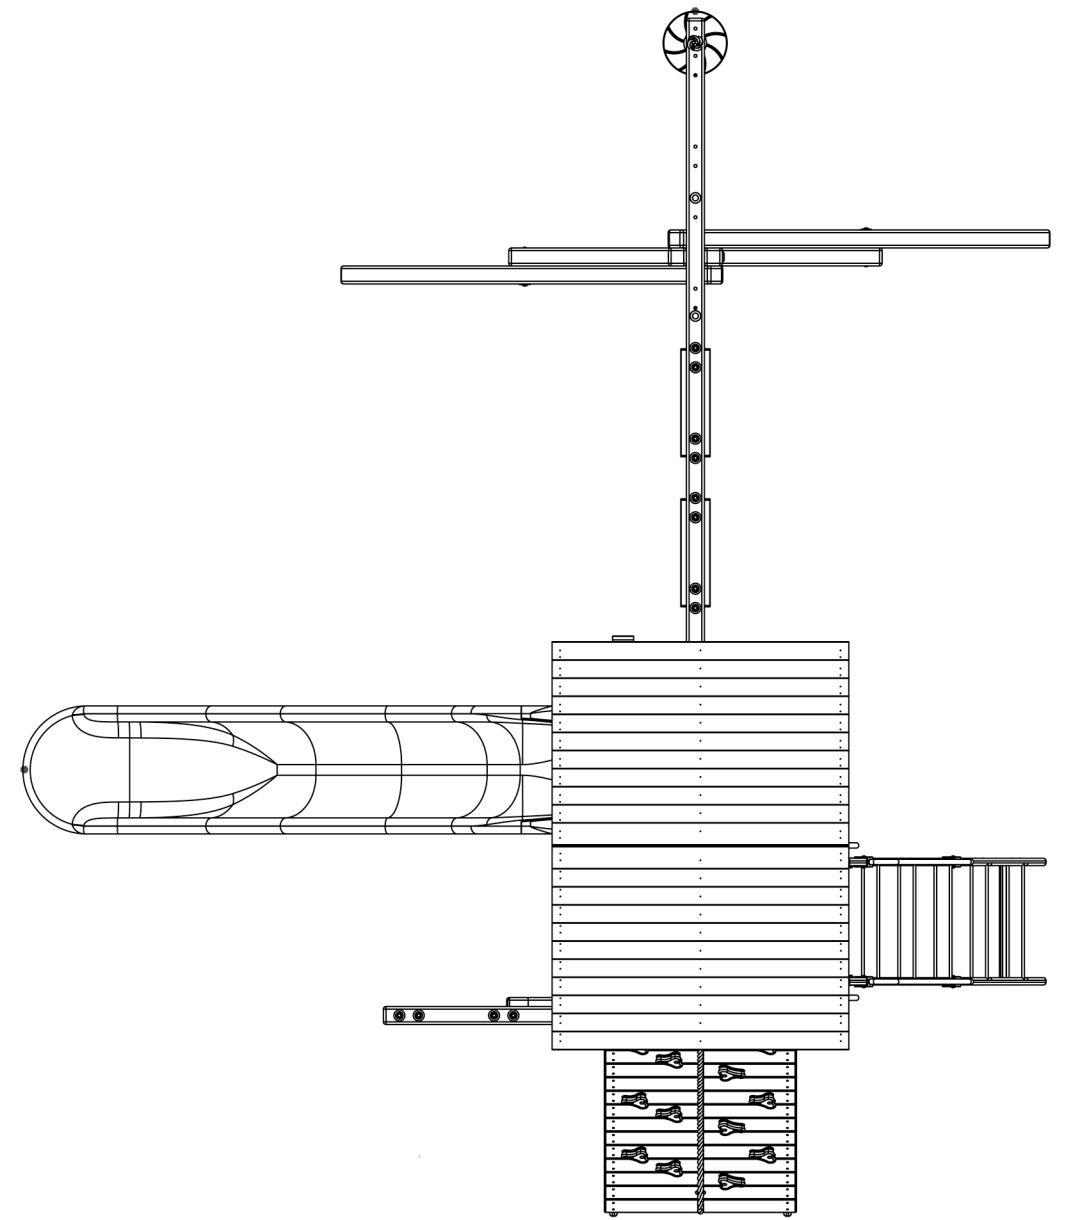

8 7 6 5 4 3 2 1

D  
C  
B  
A

12'-1"

20 Sq. Ft. Deck

16'-0"

D  
C  
B  
A

18'-10"

TREE FROGS WOODEN SWING SET FACTORY CLAIMS PROPRIETARY IN THE MATERIAL DISCLOSED. THIS DRAWING IS ISSUED FOR LAYOUT INFORMATION ONLY. IT MAY NOT BE REPRODUCED NOR MAY THE INFORMATION BE USED FOR MANUFACTURING PURPOSES WITHOUT WRITTEN CONSENT FROM TREEFROGS WOODEN SWINGSET FACTORY

8 7 6 5 4 3 2 1