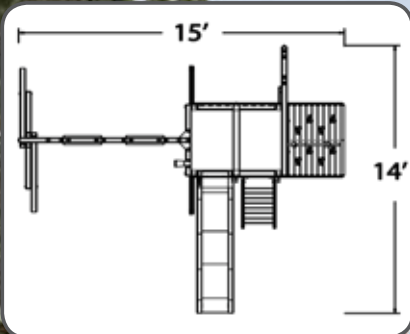

ORANGUTAN FORT