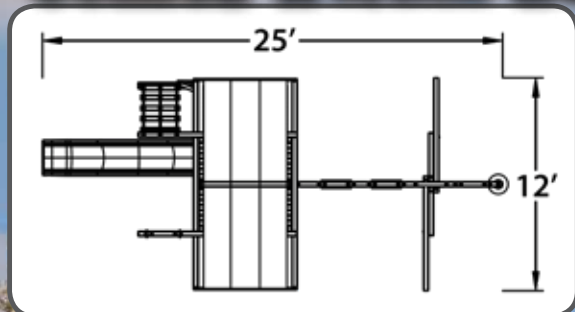

Tire Swing
Trapeze w/Rings
Rope Swing w/Disc

2 Belt Swings
3 Pos. Swing Beam
4 Safety Handles

3 Ladder Handles
Ship's Wheel
Telescope

5.5 JAGUAR PLAYCENTER

CONFIG 2 W/TARP & SCOOP SLIDE

8.5 FT SWING BEAM

5.5FT DECK HEIGHT