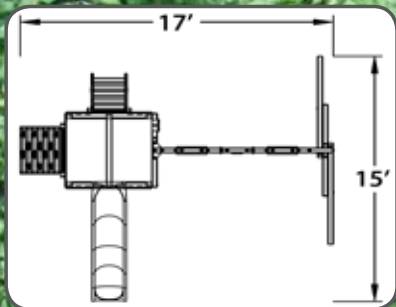

1/4" Thick Heavy Gauge
Metal Brackets

Heavy Duty Hardware
1/2" Carriage Bolts
& 3/8" Lag Bolts

Adjustable A-Frame
Swing Legs

Solid Notched
Brackets

Ladder Safety
Bracket

Fastener Free Decks

Detailed
Finish

Solid Notched
Brackets

VISIT OUR WEBSITE AT WWW.TREEFROGSSWINGSETS.COM

8 FOOT STAND-ALONE

ORANGUTAN FORT

FEATURES:

14 Sq. Ft. Deck
Tarp Roof
Wooden Entry Ladder
2 Pos Inside Swing Beam
Trapeze w/Rings
Telescope

Wave Slide
Rockwall w/Rope
2 Belt Swings
2 Safety Handles
Ship's Wheel