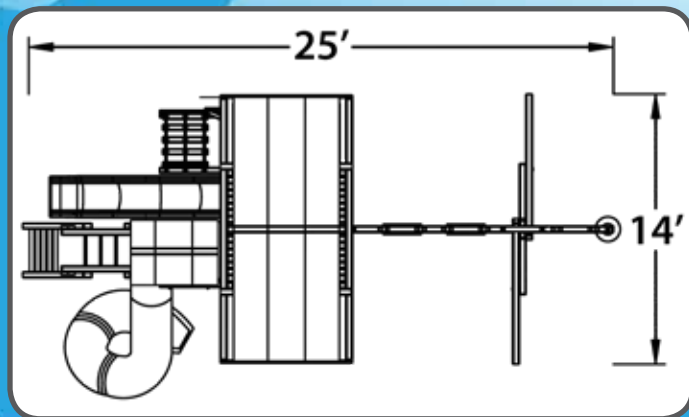

5.5 JAGUAR PLAYCENTER

CONFIG 5 W/TARPS & WACKY WAVE

5.5 JAGUAR PLAYCENTER

CONFIG 5 W/WOOD ROOFS & WACKY WAVE

FEATURES:

25 Sq. Ft. Deck
Wood Roofs
Wood Step/Chain Combo
Monkey Bars
3 Pos. Swing Beam
Rope Swing w/Disc
5 Ladder Handles
Bubble Panel & Spiral Slide

16 Sq. Ft. Loft Deck
Wacky Wave Slide
Rockwall w/Rope
Tire Swing
2 Belt Swings
4 Safety Handles
Ship's Wheel
2 Telescopes