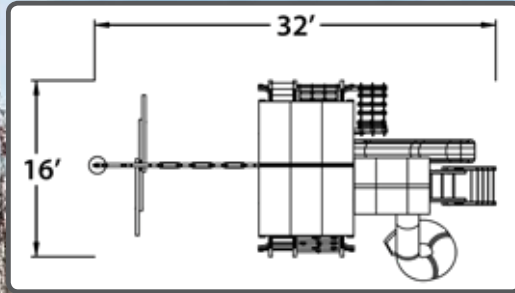

7.4 JAGUAR PLAYCENTER CONFIG 5 W/TARPS & SPIRAL SLIDE

FEATURES:

25 Sq Ft Deck

Rockwall w/Rope

Tire Swing

Rope Swing w/Disc

24 Sq Ft Ext Loft

Rope Ladder

4 Pos. Swing Beam

Bubble Panel

Dbl Wall Scoop Slide

3 Belt Swings

4 Safety Handles

Ext. Monkey Bars

Tarp Roofs

Wood Step/Chain Combo Ladder

5 Ladder Handles

Spiral Slide

Ship's Wheel

Telescope

Binoculars