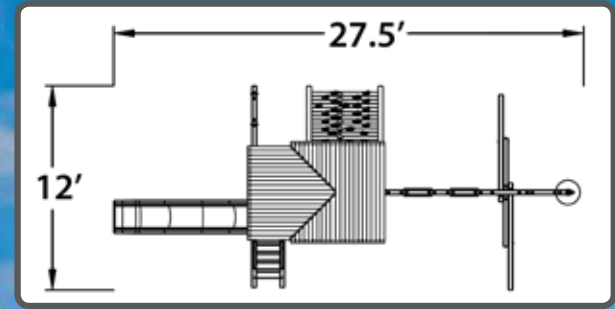

5.5 MEGADECK FORT

FEATURES:

35 Sq Ft Deck
Dbl Wall Scoop Slide
Wood Roof
Wooden Entry Ladder

Rockwall w/Rope
Treehouse Panels
Picnic Table
Trapeze w/Ring

3 Pos. Swing Beam
1 Belt Swings
Glider w/Brackets
Rope Swing w/Disc

5 Safety Handles
2 Ladder Handles
Ship's Wheel
Binoculars