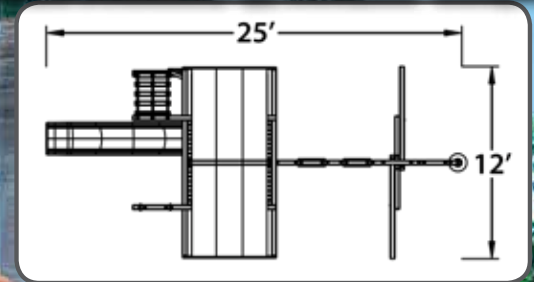

FEATURES:

25 Sq Ft Deck
Wacky Wave Slide
Rope Ladder

Wood Step/Chain Combo Ladder
Rockwall w/Rope
Wood Roof & Treehouse Panels

Tire Swing
Trapeze w/Rings
Rope Swing w/Disc

2 Belt Swings
3 Pos. Swing Beam
4 Safety Handles

3 Ladder Handles
Ship's Wheel
Telescope