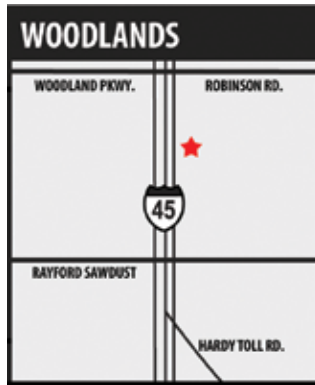

Wooden Swing Set Factory

AMERICA'S BEST VALUE IN SWING SETS.™

AN INDUSTRY LEADER FOR OVER 25 YEARS!

HOUSTON
 4465 W. SAM HOUSTON PKWY N
 HOUSTON, TX. 77041
 713-690-5552
 800-787-0655

LEAGUE CITY
 1113 GULF FREEWAY S.
 LEAGUE CITY, TX. 77573
 281-480-0055