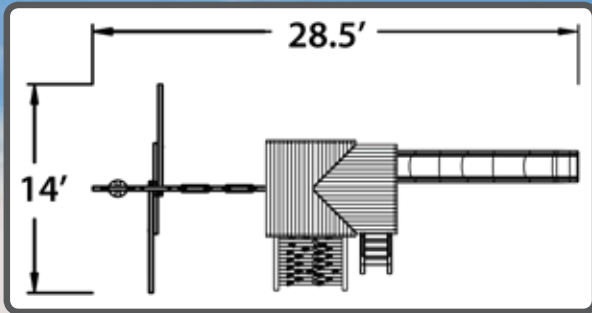

6.5 MEGADECK FORT FULLY ENCLOSED

FEATURES:

70 Sq Ft Decks
Dbl Wall Scoop Slide
Wood Roof
Wooden Entry Ladder

Rockwall w/Rope
Treehouse Panels
Playhouse Panels
Lower Floor

3 Pos. Swing Beam
1 Belt Swings
Glider w/Brackets
Rope Swing w/Disk

4 Safety Handles
2 Ladder Handles
Ship's Wheel
Binoculars