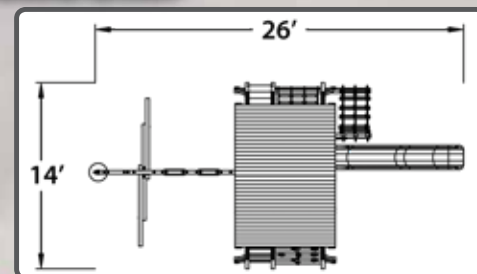

FEATURES:

25 Sq Ft Deck
Dbl Wall Scoop Slide
Wood Roof

Rockwall w/Rope
Rope Ladder
Trapeze w/Ring

Wood Step/Chain Combo Ladder
Treehouse Panels
Tire Swing

3 Pos. Swing Beam
2 Belt Swings
Rope Swing w/Disc

4 Safety Handles
3 Ladder Handles
Ship's Wheel & Telescope