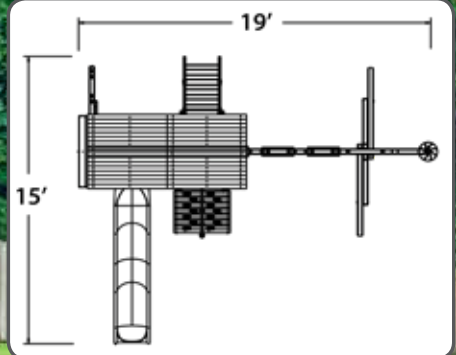

FEATURES:

23 Sq Ft Deck	Dbl Wall Wave Slide	Rockwall w/Rope	Wooden Entry Ladder	Picnic Table	Chalkboard
3 Pos. Swing Beam	Wood Roof w/Chimney	2 Belt Swings	Trapeze w/Rings	Rope Swing w/Disc	Treehouse Panels
4 Safety Handles	2 Ladder Handles	Tic-Tac-Toe Panel	Ship's Wheel	Telescope