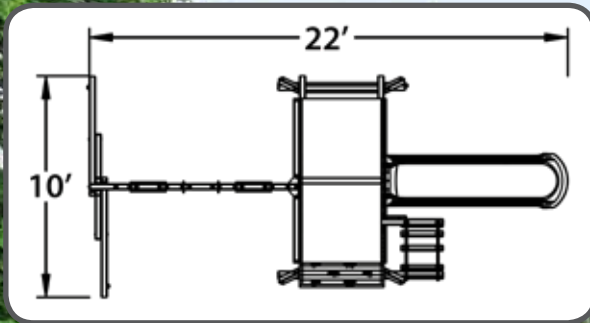

TOLUCAN PLAYCENTER W/TARP

FEATURES:

18 Sq Ft Deck
Rockwall
4 Safety Handles

Dbl Wall Wave Slide
Tire Swing
Ship's Wheel

Tarp Roof
3 Pos. Inside Swing Beam
Telescope

Rope Ladder
2 Belt Swings

Wooden Step/Rung Combo Ladder
Trapeze w/Rings