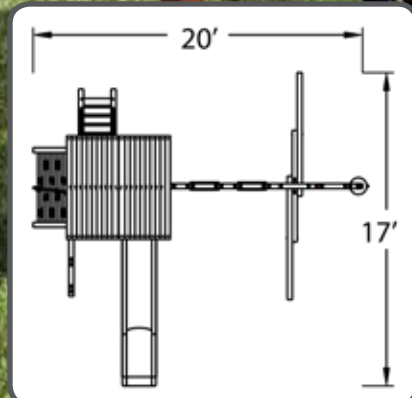

FEATURES:

25 Sq Ft Deck	Dbl Wall Scoop Slide	Wood Roof	Wooden Entry Ladder	Rockwall w/Rope
Picnic Table	Trapeze w/Rings	3 Pos. Swing Beam	2 Belt Swings	Rope Swing w/Disc
5 Safety Handles	2 Ladder Handles	Ship's Wheel	Binoculars