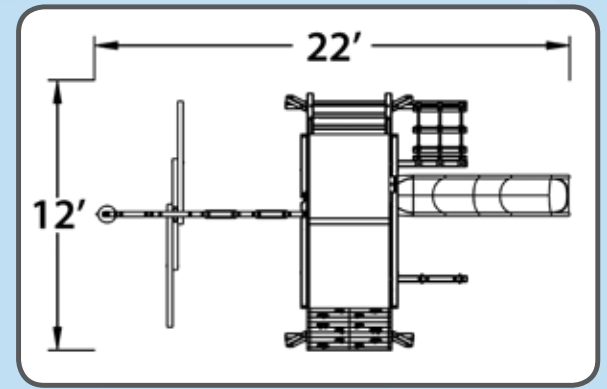

PARROT ISLAND PLAYCENTER

W/TARP

FEATURES:

24 Sq Ft Deck
Dbl Wall Wave Slide
Tarp Roof

Wood Step/Rung Combo Ladder
Rockwall w/Rope
Rope Ladder & Tic-Tac-Toe Panel

Tire Swing
Trapeze w/Rings
Rope Swing w/Disc

2 Belt Swings
3 Pos. Swing Beam
4 Safety Handles

3 Ladder Handles
Ship's Wheel
Telescope