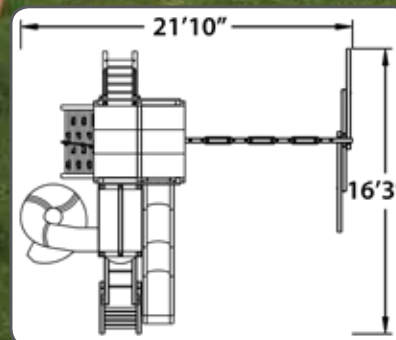

PARROT ISLAND FORT

CONFIG 5 W/TARPS

FEATURES:

20 Sq Ft Deck
16 Sq Ft Loft Deck
Picnic Table
4 Ladder Handles

Dbl Wall Wave Slide
3 Position Swing Beam
Rope Swing w/Disc
Bubble Panel

Tarp Roofs
2 Belt Swings
Tic-Tac-Toe Panel
Ship's Wheel

Wooden Entry Ladder
Trapeze w/Rings
4x6 Monkey Bars
2 Telescopes

Rockwall w/Rope
4 Safety Handles
Spiral Slide