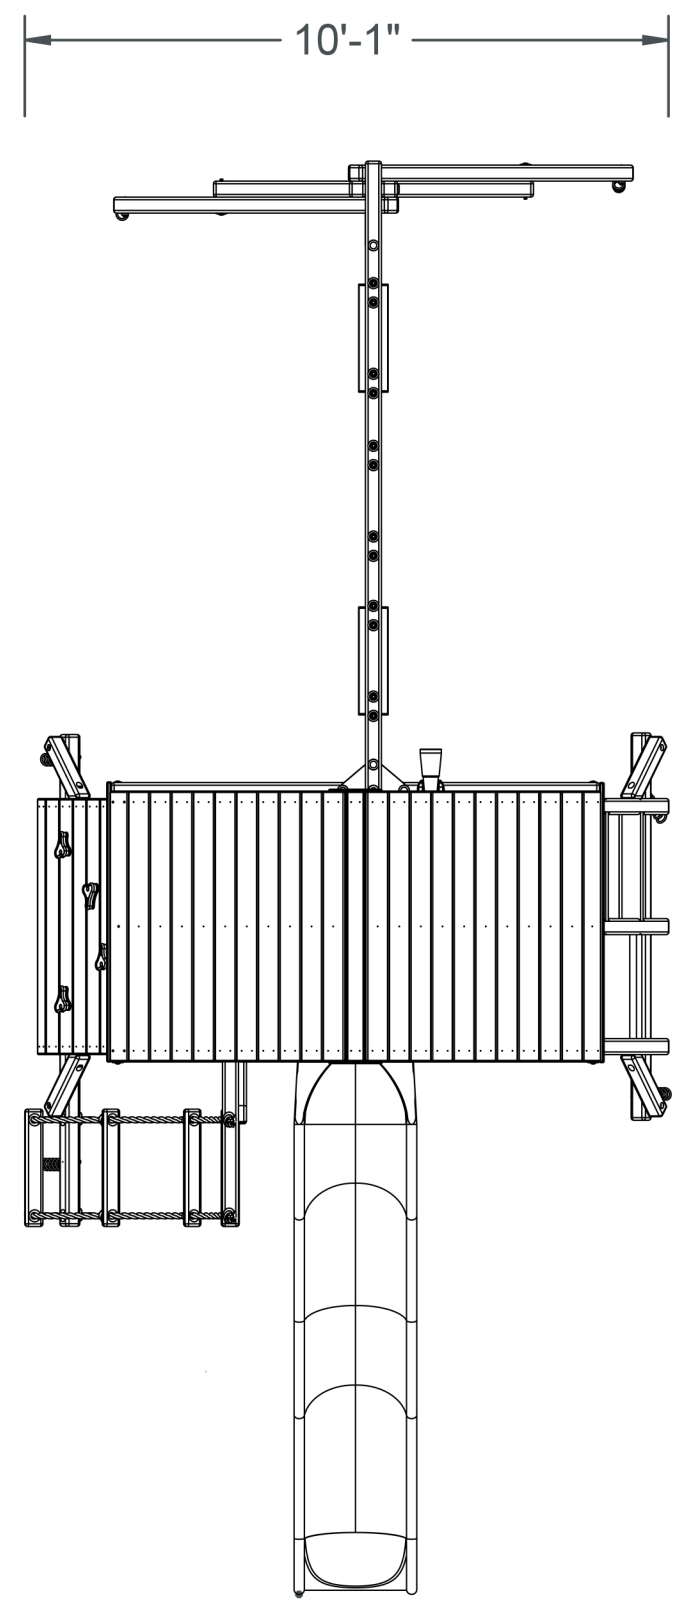

8 7 6 5 4 3 2 1

D
C
B
A

D
C
B
A

18 Sq. Ft. Deck

10'-2"

10'-1"

22'-5"

TREE FROGS WOODEN SWING SET FACTORY CLAIMS PROPRIETARY IN THE MATERIAL DISCLOSED. THIS DRAWING IS ISSUED FOR LAYOUT INFORMATION ONLY. IT MAY NOT BE REPRODUCED NOR MAY THE INFORMATION BE USED FOR MANUFACTURING PURPOSES WITHOUT WRITTEN CONSENT FROM TREEFROGS WOODEN SWINGSET FACTORY

8 7 6 5 4 3 2 1