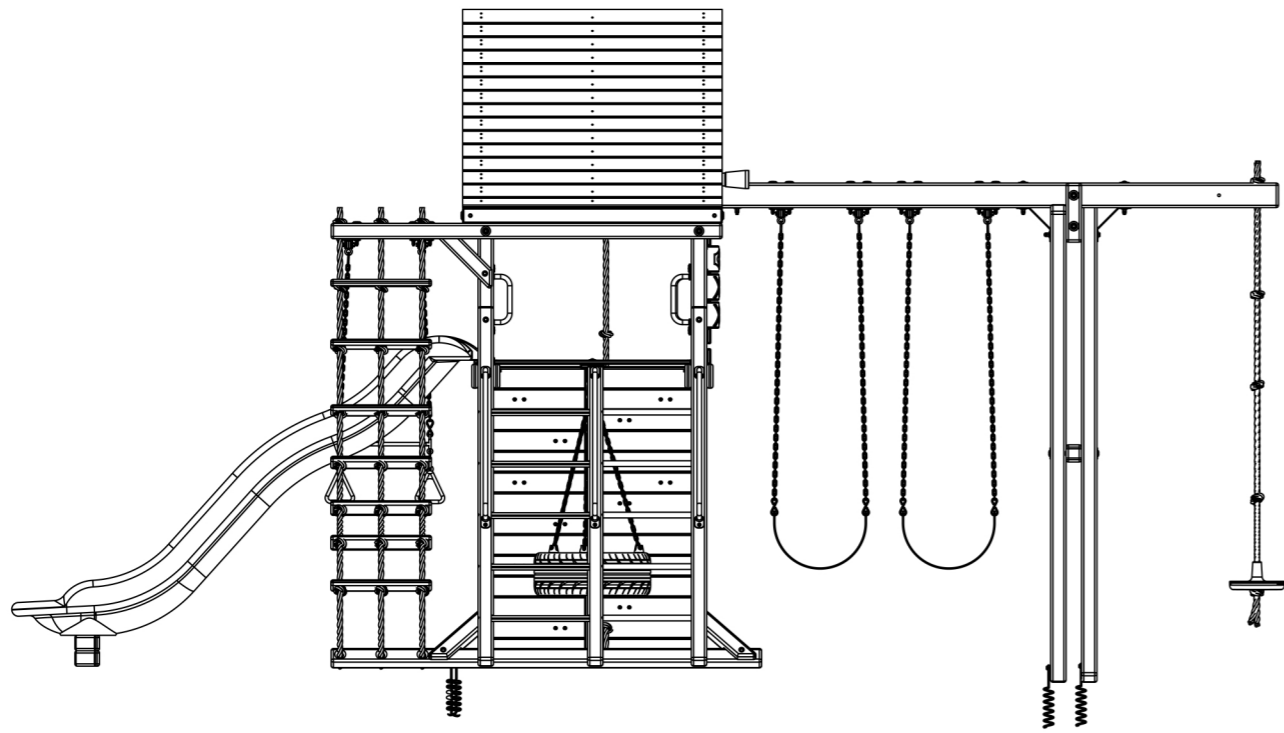

24 Sq. Ft. Deck

12'-0"

13'-3"

23'-2"

TREE FROGS WOODEN SWING SET FACTORY CLAIMS PROPRIETARY IN THE MATERIAL DISCLOSED. THIS DRAWING IS ISSUED FOR LAYOUT INFORMATION ONLY. IT MAY NOT BE REPRODUCED NOR MAY THE INFORMATION BE USED FOR MANUFACTURING PURPOSES WITHOUT WRITTEN CONSENT FROM TREEFROGS WOODEN SWINGSET FACTORY