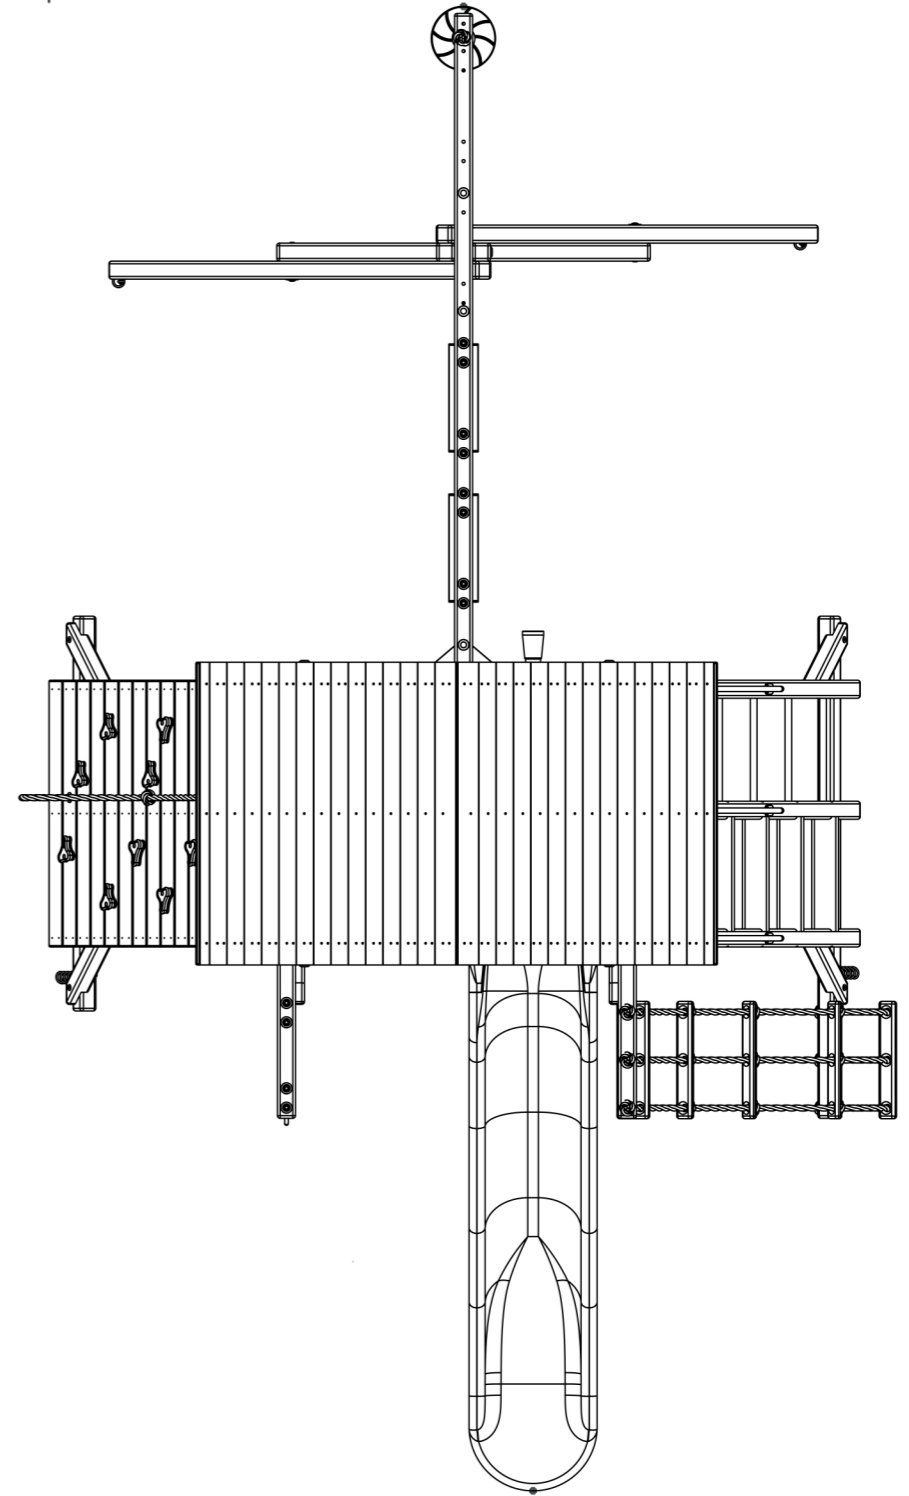

24 Sq. Ft. Deck

12'-0"

13'-3"

23'-2"

TREE FROGS WOODEN SWING SET FACTORY CLAIMS PROPRIETARY IN THE MATERIAL DISCLOSED. THIS DRAWING IS ISSUED FOR LAYOUT INFORMATION ONLY. IT MAY NOT BE REPRODUCED NOR MAY THE INFORMATION BE USED FOR MANUFACTURING PURPOSES WITHOUT WRITTEN CONSENT FROM TREEFROGS WOODEN SWINGSET FACTORY