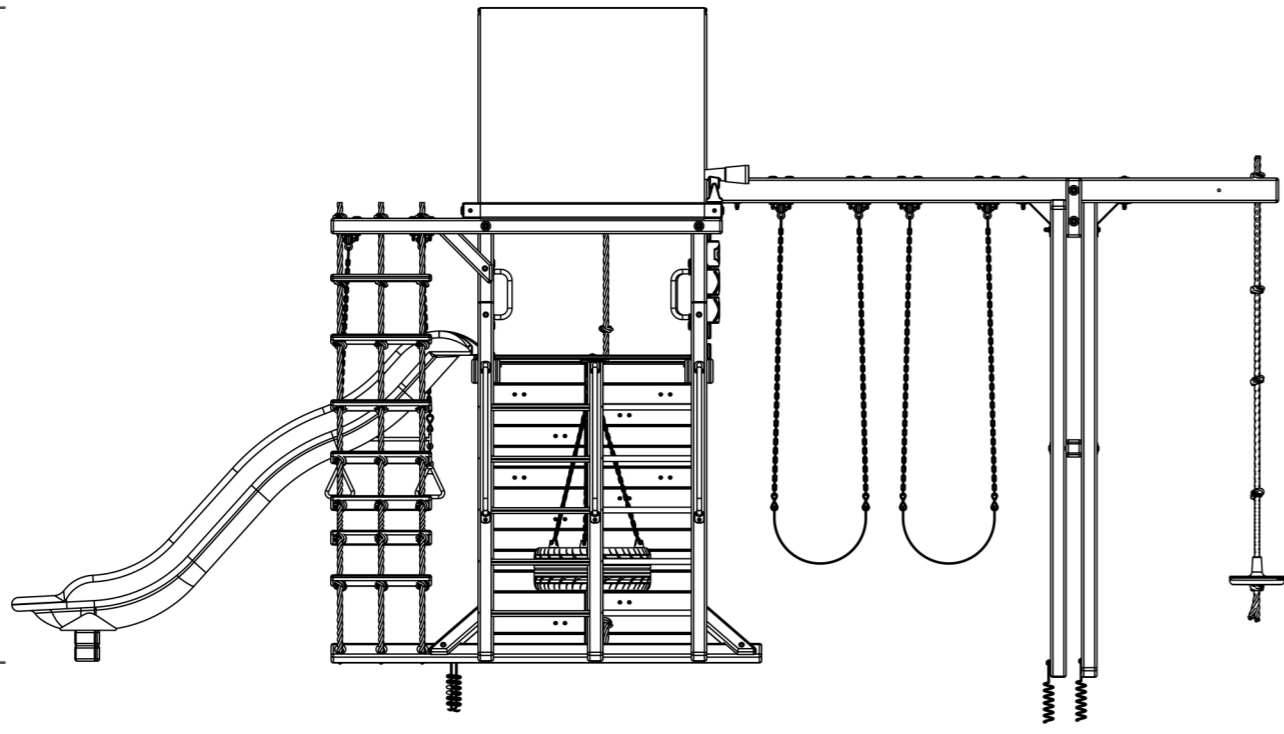

24 Sq. Ft. Deck

11'-11"

13'-3"

23'-2"

TREE FROGS WOODEN SWING SET FACTORY CLAIMS PROPRIETARY IN THE MATERIAL DISCLOSED. THIS DRAWING IS ISSUED FOR LAYOUT INFORMATION ONLY. IT MAY NOT BE REPRODUCED NOR MAY THE INFORMATION BE USED FOR MANUFACTURING PURPOSES WITHOUT WRITTEN CONSENT FROM TREEFROGS WOODEN SWINGSET FACTORY