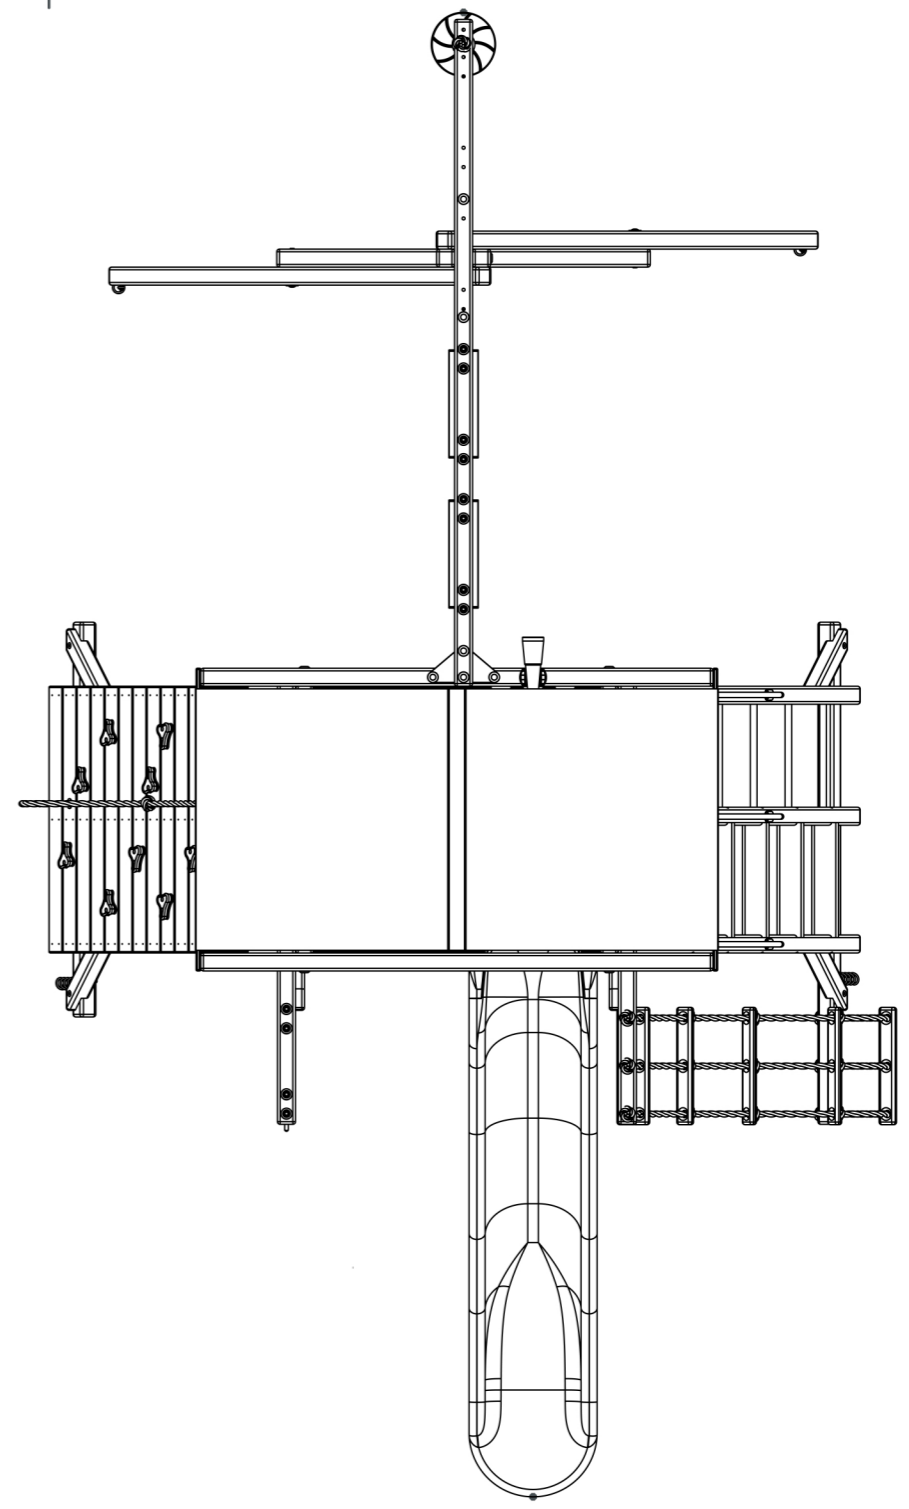

24 Sq. Ft. Deck

11'-11"

13'-3"

23'-2"

TREE FROGS WOODEN SWING SET FACTORY CLAIMS PROPRIETARY IN THE MATERIAL DISCLOSED. THIS DRAWING IS ISSUED FOR LAYOUT INFORMATION ONLY. IT MAY NOT BE REPRODUCED NOR MAY THE INFORMATION BE USED FOR MANUFACTURING PURPOSES WITHOUT WRITTEN CONSENT FROM TREEFROGS WOODEN SWINGSET FACTORY