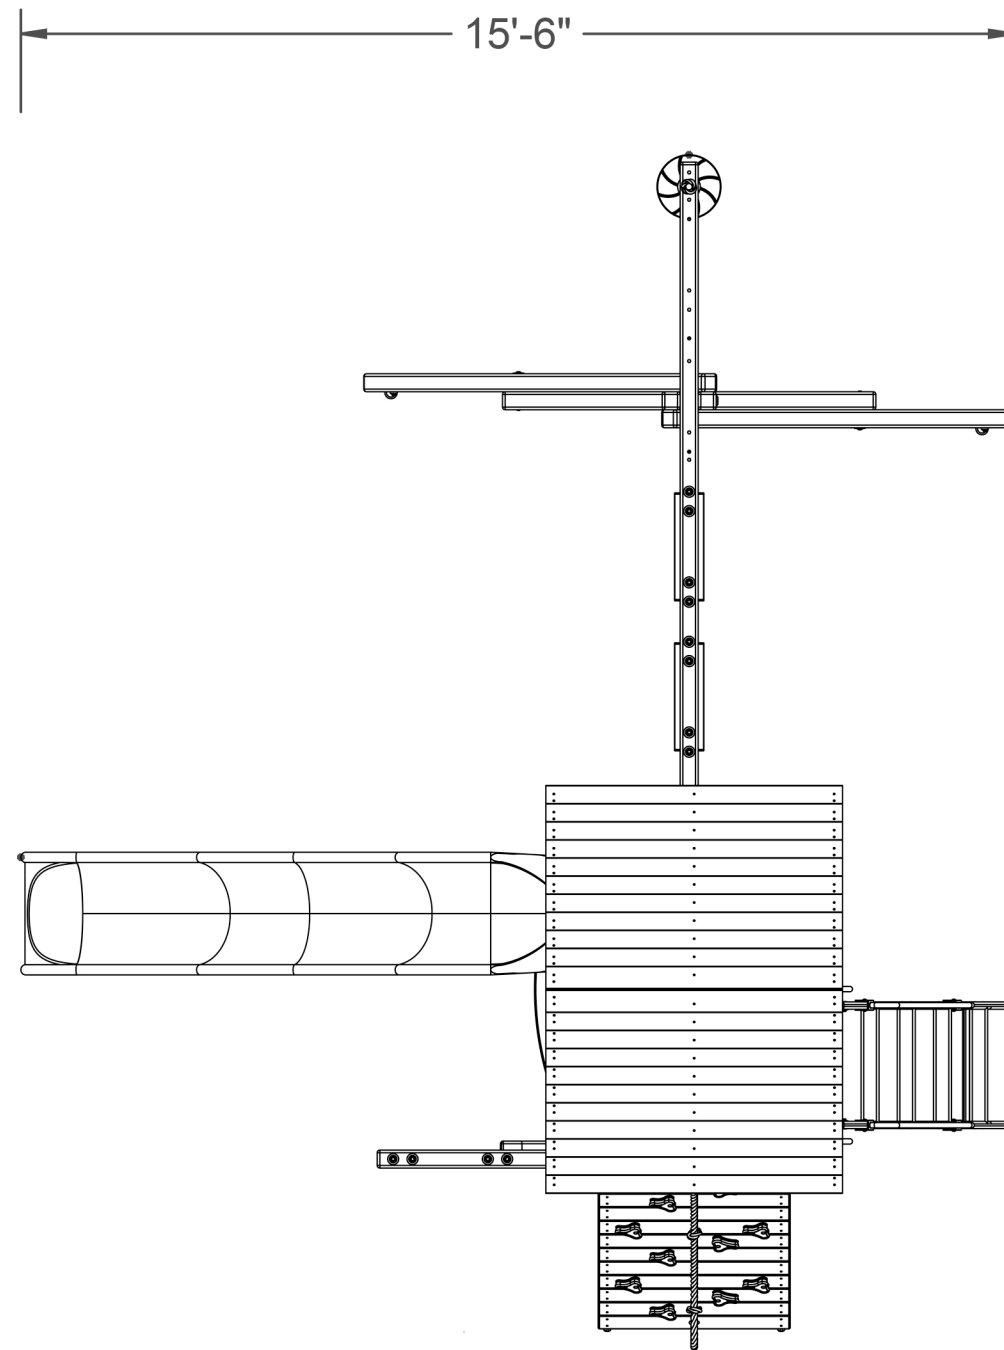

8 7 6 5 4 3 2 1

20 Sq. Ft. Deck

11'-3"

15'-6"

18'-5"

D

D

C

C

B

B

A

A

TREE FROGS WOODEN SWING SET FACTORY CLAIMS PROPRIETARY IN THE MATERIAL DISCLOSED. THIS DRAWING IS ISSUED FOR LAYOUT INFORMATION ONLY. IT MAY NOT BE REPRODUCED NOR MAY THE INFORMATION BE USED FOR MANUFACTURING PURPOSES WITHOUT WRITTEN CONSENT FROM TREEFROGS WOODEN SWINGSET FACTORY