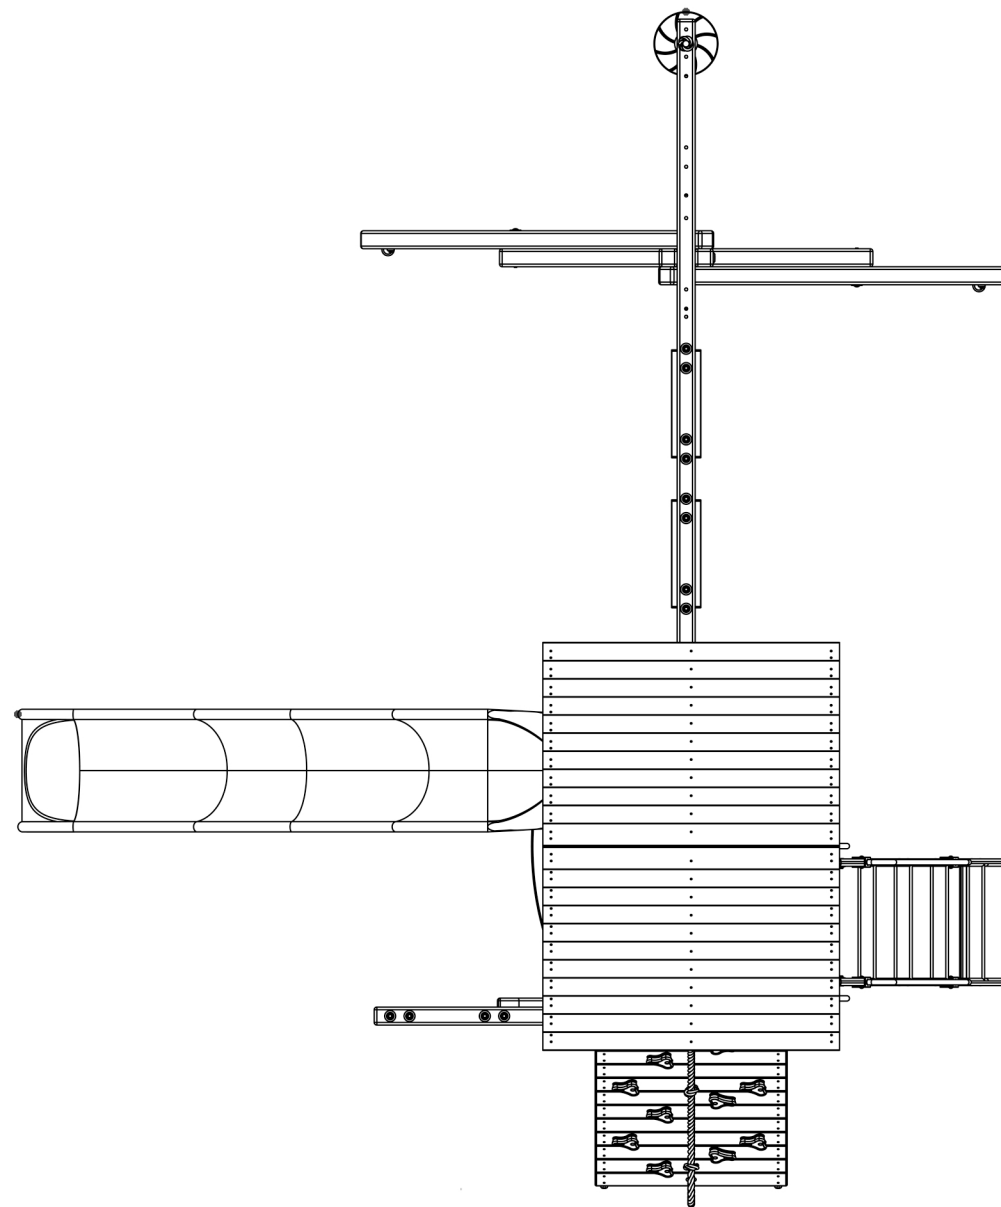

8 7 6 5 4 3 2 1

20 Sq. Ft. Deck

11'-3"

15'-6"

18'-5"

D

D

C

C

B

B

A

A

TREE FROGS WOODEN SWING SET FACTORY CLAIMS PROPRIETARY IN THE MATERIAL DISCLOSED. THIS DRAWING IS ISSUED FOR LAYOUT INFORMATION ONLY. IT MAY NOT BE REPRODUCED NOR MAY THE INFORMATION BE USED FOR MANUFACTURING PURPOSES WITHOUT WRITTEN CONSENT FROM TREEFROGS WOODEN SWINGSET FACTORY