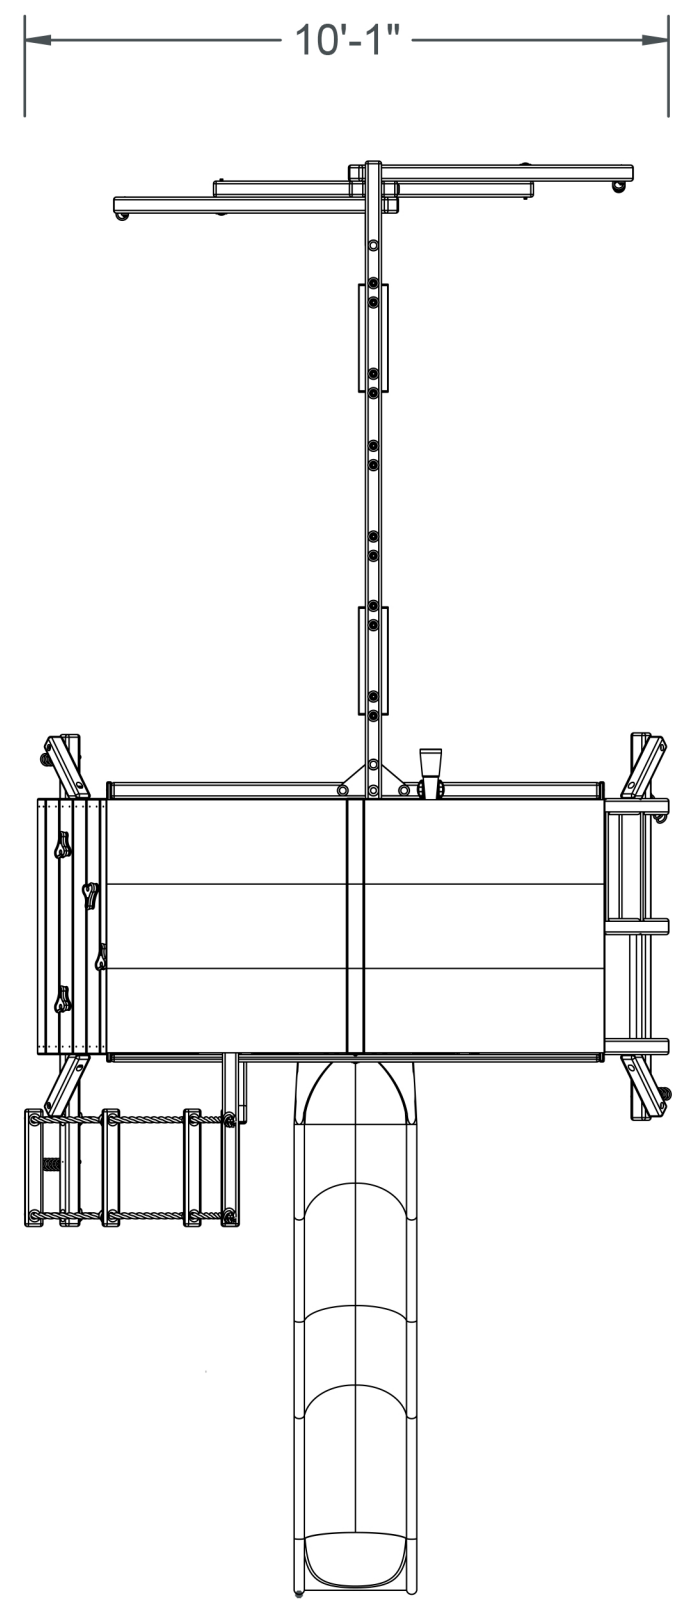

8 7 6 5 4 3 2 1

D
C
B
A

D
C
B
A

18 Sq. Ft. Deck

10'-2"

10'-1"

22'-5"

TREE FROGS WOODEN SWING SET FACTORY CLAIMS PROPRIETARY IN THE MATERIAL DISCLOSED. THIS DRAWING IS ISSUED FOR LAYOUT INFORMATION ONLY. IT MAY NOT BE REPRODUCED NOR MAY THE INFORMATION BE USED FOR MANUFACTURING PURPOSES WITHOUT WRITTEN CONSENT FROM TREEFROGS WOODEN SWINGSET FACTORY

8 7 6 5 4 3 2 1