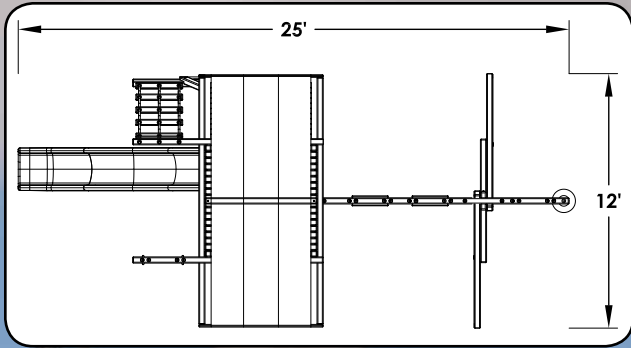

5.4 JAGUAR PLAYCENTER

JAGUAR SERIES

8.5ft Swing Beam

5.4ft Deck Ht

10ft DoubleWall Scoop Slide

FEATURES:

- 25 Sq Ft Deck
- Wood Step/Chain Combo Ladder
- Rope Ladder
- 3 Pos. Swing Beam
- 4 Safety Handles
- Telescope

- Dbl Wall Scoop Slide
- Rockwall w/Rope
- Trapeze w/Rings
- 2 Belt Swings
- 3 Ladder Handles

- Tarp Roof
- Rope Ladder
- Tire Swing
- Rope w/Disk
- Ship's Wheel