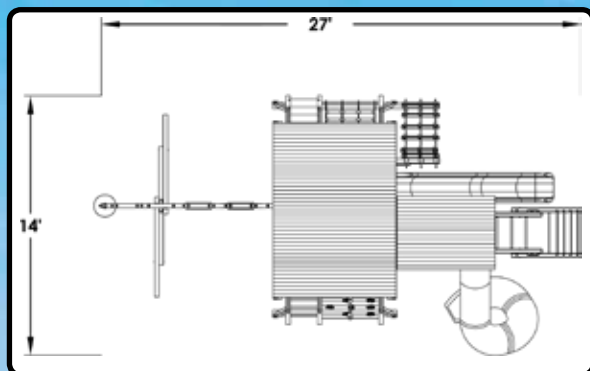

6.4 QUAD-CLIMBER PLAYCENTER CONFIG 5 W/WOOD ROOFS

FEATURES:

32 & 16 Sq Ft Deck
Full Rung Ladder
2 Belt Swings
4 Safety Handles

Dbl Wall Scoop Slide
Full Rockwall w/Ropes
Rope w/Disk
7 Ladder Handles

Wood Roof
Rope Ladder
Monkey Bars
Ship's Wheel

Full Wood Step Ladder
Tire Swing
Loft w/Bubble Panel
Telescope

Full Chain Ladder
3 Pos. Swing Beam
Dlx. Spiral Slide
Binoculars