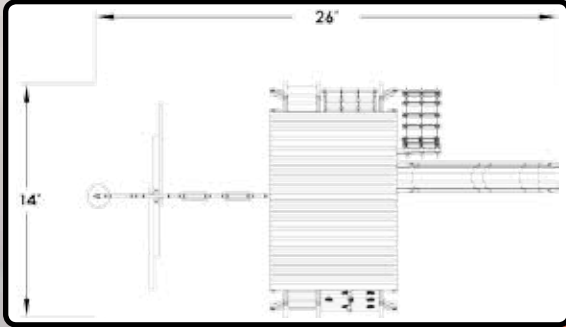

6.4 TEXAN PLAYCENTER CONFIG 2 FULLY ENCLOSED

FEATURES:

25 Sq Ft Deck	Dbl Wall Scoop Slide	Wood Roof	Rockwall w/Rope	Rope Ladder
Trapeze w/Ring	Wood Step/Chain Combo Ladder	Treehouse Panels	Tire Swing	3 Pos. Swing Beam
2 Belt Swings	Rope w/Disk	4 Safety Handles	3 Ladder Handles	Ship's Wheel & Telescope