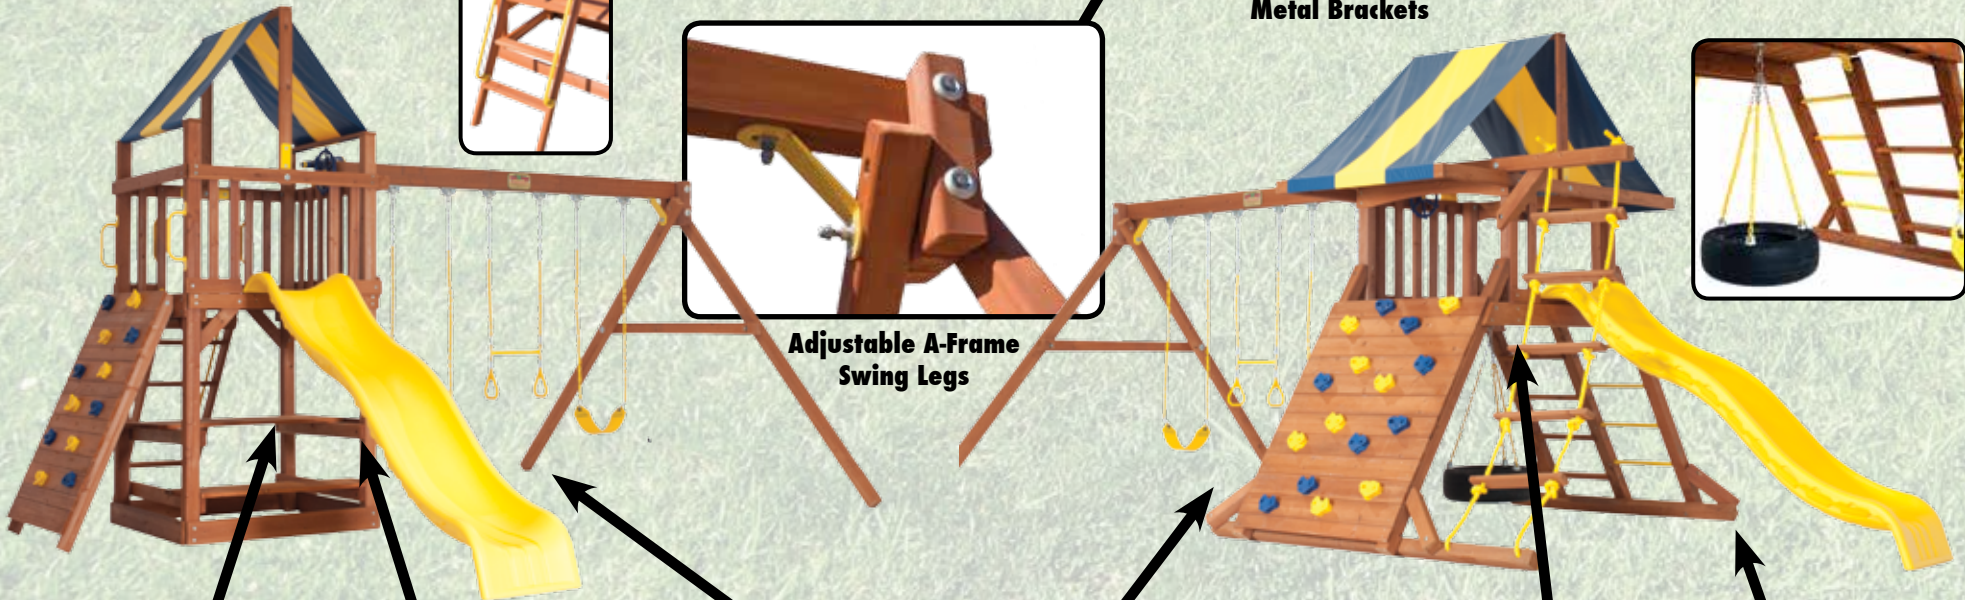

The Jaguar Series is a safe, fun, quality built swing set that is constructed with 100% natural premium Cedar which is resistant to insects and decay. The

Jaguar Series lumber comes from certified mills that have sustainable forestry practices. They are designed for years of birthday parties; play dates; and backyard family fun. The goal of the Jaguar Series is to have the best-built swing set with abundant play features at an affordable budget-friendly price without sacrificing quality in lumber, slides, and hardware.

# A Solid Foundation of 100% Premium Cedar

## Toucan & Parrot Island Fort & Playcenters

**Economical - Offering More Play Value For Your Dollar**  
**Expandable - Add Options As The Kids Grow**  
**Exceptional Construction - Unmatched Quality For The Value**

**1/4" Thick Heavy Gauge Metal Brackets**

**Heavy Duty Hardware**

**Adjustable A-Frame Swing Legs**

**Ladder Bracket**

**Superior Supports**

**Spacious Decks**

**Dual Bolt Construction**

**Solid 4x4 Bracing**