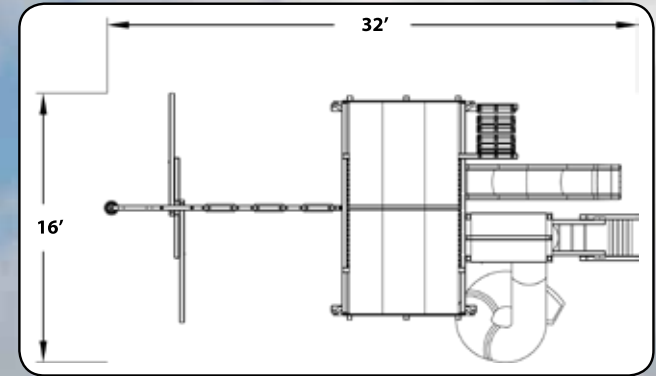

7.4 JAGUAR PLAYCENTER CONFIG 5

FEATURES:

25 Sq Ft Deck
24 Sq. Ft. Mega Loft Deck
Rope Ladder
4 Pos. Swing Beam
Loft w/Bubble Panel
5 Ladder Handles
Binoculars

Dbl Wall Scoop Slide
Wood Step/Chain Combo Ladder
Tire Swing
3 Belt Swings
Dlx. Spiral Slide
Ship's Wheel
Rope Swing w/Disc

Tarp Roofs
Rockwall w/Rope
Trapeze w/Rings
Monkey Bars
4 Safety Handles
Telescope