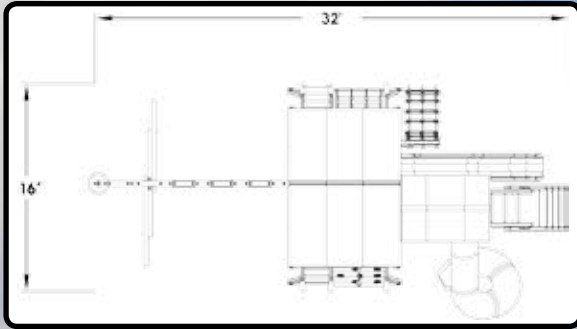

7.4 TEXAN PLAYCENTER CONFIG 5 W/TARPS

TREE FROGS SERIES

FEATURES:

25 Sq Ft Deck
Rockwall w/Rope
Tire Swing
Monkey Bars
5 Ladder Handles

24 Sq Ft Mega Loft
Rope Ladder
4 Pos. Swing Beam
Loft w/Bubble Panel
Ship's Wheel

Dbl Wall Scoop Slide
Trapeze w/Ring
3 Belt Swings
Dlx. Spiral Slide
Telescope

Tarp Roofs
Wood Step/Chain Combo Ladder
Rope w/Disk
4 Safety Handles
Binoculars

VISIT OUR WEBSITE AT WWW.TREEFROGSSWINGSETS.COM