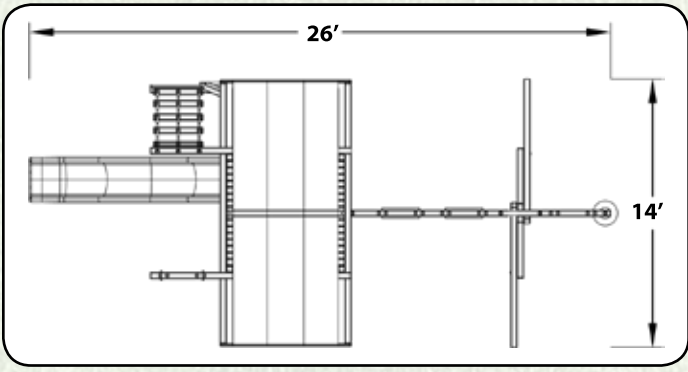

6.4 JAGUAR PLAYCENTER

JAGUAR SERIES

FEATURES:

- 25 Sq Ft Deck
- DbI Wall Scoop Slide
- Tarp Roof
- Wood Step/Chain Combo Ladder
- Rockwall w/Rope
- Rope Ladder
- Trapeze w/Rings
- Tire Swing
- 3 Pos. Swing Beam
- 2 Belt Swings
- Rope w/Disk
- 2 Safety Handles
- 3 Ladder Handles
- Ship's Wheel Telescope

**9.5FT
SWING
BEAM**

**6.4FT
DECK HEIGHT**

**12FT DOUBLEWALL
SCOOP SLIDE**