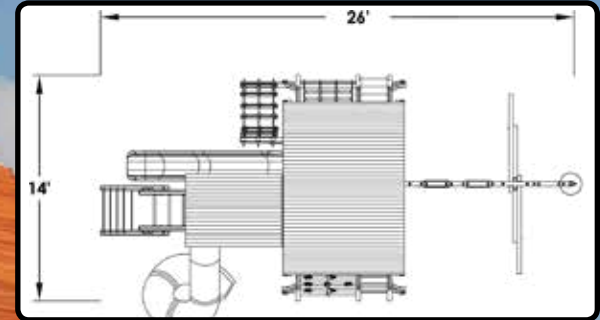

6.4 TEXAN PLAYCENTER CONFIG 5 w/WOOD ROOF

TREE FROGS SERIES

FEATURES:

25 Sq Ft Deck
16 Sq Ft Loft Deck
Rope w/Disk
Trapeze w/Ring

Dbl Wall Scoop Slide
Wood Step/Chain Combo Ladder
Monkey Bars
5 Ladder Handles

Wood Roofs
Tire Swing
Loft w/Bubble Panel
Ship's Wheel

Rockwall w/Rope
3 Pos. Swing Beam
Dlx. Spiral Slide
Telescope

Rope Ladder
2 Belt Swings
4 Safety Handles
Binoculars

VISIT OUR WEBSITE AT WWW.TREEFROGSSWINGSETS.COM