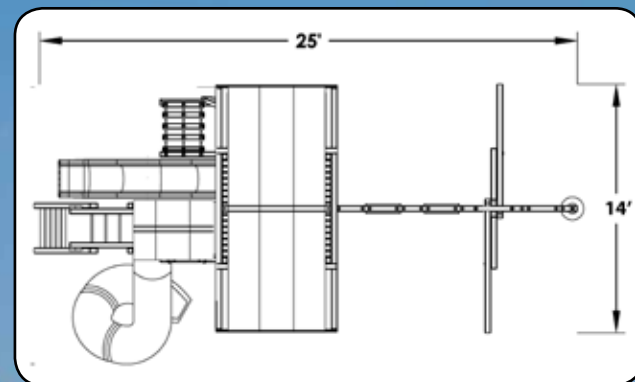

5.4 JAGUAR PLAYCENTER CONFIG 5

FEATURES:

- 25 Sq Ft Deck
- 16 Sq. Ft. Loft Deck
- Tire Swing
- Belt Swings
- Dlx. Spiral Slide
- Ship's Wheel
- Dbl Wall Scoop Slide
- Wood Step/Chain Combo Ladder
- Trapeze w/Rings
- Monkey Bars
- 4 Safety Handles
- Telescope
- Tarp Roofs
- Rockwall w/Rope
- 3 Pos. Swing Beam
- Loft w/Bubble Panel
- 5 Ladder Handles
- Binoculars