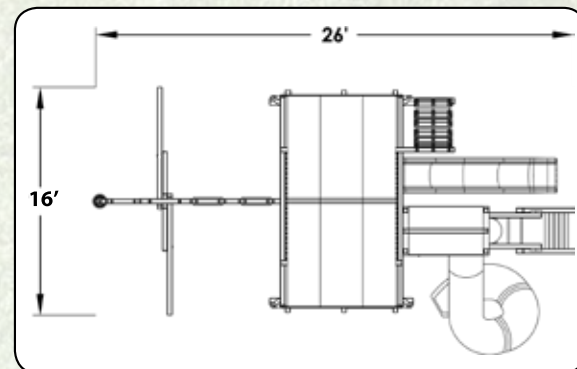

6.4 JAGUAR PLAYCENTER CONFIG 5

FEATURES:

25 Sq Ft Deck
16 Sq. Ft. Loft Deck
Tire Swing
Monkey Bars
5 Ladder Handles

Dbl Wall Scoop Slide
Rockwall w/Rope
3 Pos. Swing Beam
4 Safety Handles
Ship's Wheel

Tarp Roof
Rope Ladder
2 Belt Swings
Loft w/Bubble Panel
Telescope

Wood Step/Chain Combo Ladder
Trapeze w/Rings
Rope Disk
Dlx Spiral Slide
Binoculars