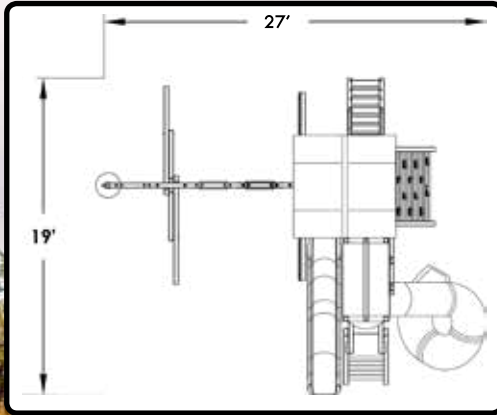

6.4 BENGAL FORT CONFIG 5 W/TARPS

TREE FROGS SERIES

FEATURES:

25 & 16 Sq Ft Deck
Picnic Table
Loft w/Bubble Panel
Telescope

Dbl Wall Scoop Slide
3 Pos. Swing Beam
Dlx. Spiral Slide
Binoculars

Tarp Roofs
2 Belt Swings
5 Safety Handles

Wooden Entry Ladder
Rope w/Disk
4 Ladder Handles

Rockwall w/Rope
Monkey Bars
Ship's Wheel

VISIT OUR WEBSITE AT WWW.TREEFROGSSWINGSETS.COM