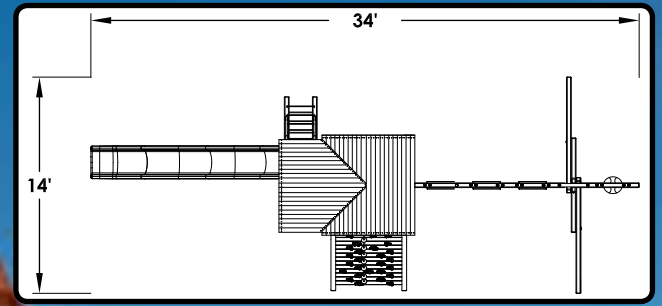

7.0 MEGADECK FORT

FEATURES:

35 Sq Ft Deck
Picnic Table
5 Safety Handles

Dbl Wall Scoop Slide
Trapeze w/Rings
2 Ladder Handles

Wood Roof
4 Pos. Swing Beam
Ship's Wheel

Wooden Entry Ladder
3 Belt Swings
Telescope

Rockwall w/Rope
Rope w/Disk