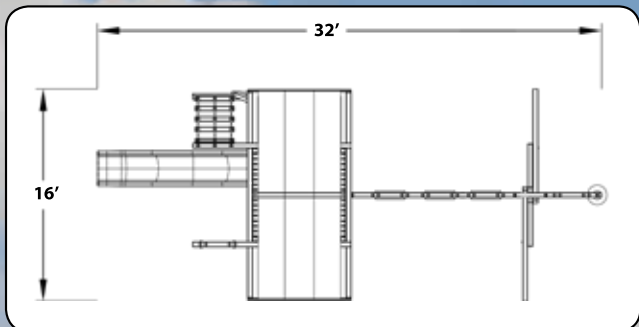

7.4 JAGUAR PLAYCENTER

JAGUAR SERIES

1. **FEATURES:**
2. 25 Sq Ft Deck
   - Dbl Wall Scoop Slide
   - Tarp Roof
   - Wood Step/Chain Combo Ladder
   - Rockwall w/Rope
   - Rope Ladder
   - Trapeze w/Rings
   - Tire Swing
   - 4 Pos. Swing Beam
   - 3 Belt Swings
   - Rope w/Disk
   - 4 Safety Handles
   - 3 Ladder Handle
   - Ship's Wheel
   - Telescope

10.5 ft Swing Beam

7.4 ft Deck Ht

14ft Double Wall Scoop Slide