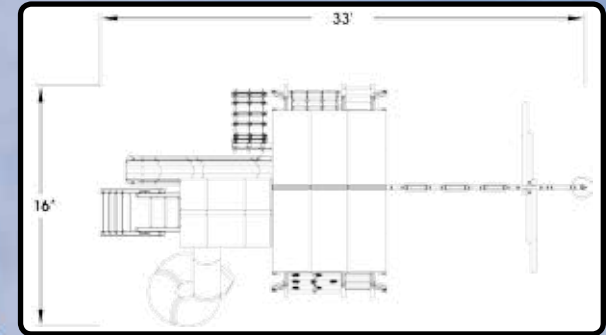

7.4 QUAD-CLIMBER PLAYCENTER CONFIG 5 W/TARPS

FEATURES:

32 Sq Ft Deck	Dbl Wall Scoop Slide	Tarp Roof	Full Wood Step Ladder	Full Chain Ladder
24 Sq Ft Mega Loft	Full Rung Ladder	Rope Ladder	Full Rockwall w/Ropes	Tire Swing
4 Pos. Swing Beam	3 Belt Swings	Rope w/Disk	Loft w/Bubble Panel	Dlx Spiral Slide
4 Safety Handles	7 Ladder Handles	Ship's Wheel	Telescope & Binoculars	Monkey Bars