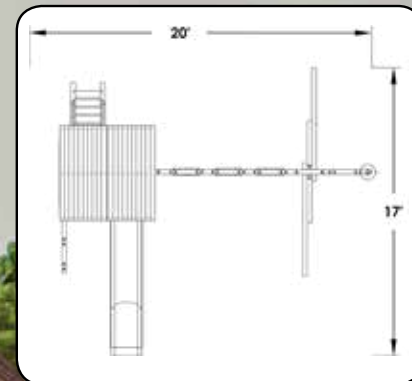

5.4 BENGAL FORT CONFIG 2 FULLY ENCLOSED

FEATURES:

50 Sq Ft Decks
Dbl Wall Scoop Slide
Wood Roof
Wood Entry Ladder
Toddler Bucket
Rope Ladder
Trapeze w/Rings
Glider w/Brackets

4 Pos. Swing Beam
3 Belt Swings
Rope w/Disk
2 Safety Handles
2 Ladder Handles
Ship's Wheel
Telescope