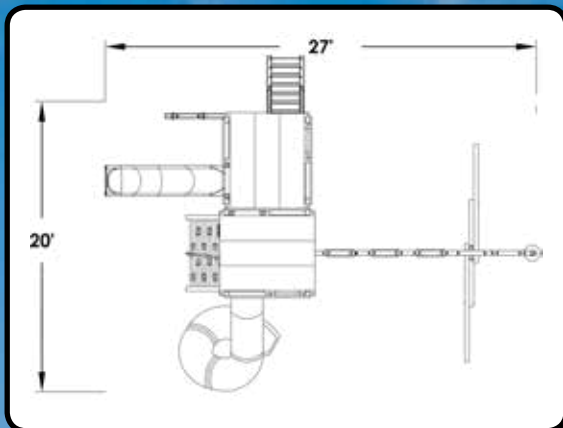

7.0 BENGAL FORT DOUBLEDECKER CONFIG 2 W/ SPIRAL SLIDE

TREE FROGS SERIES