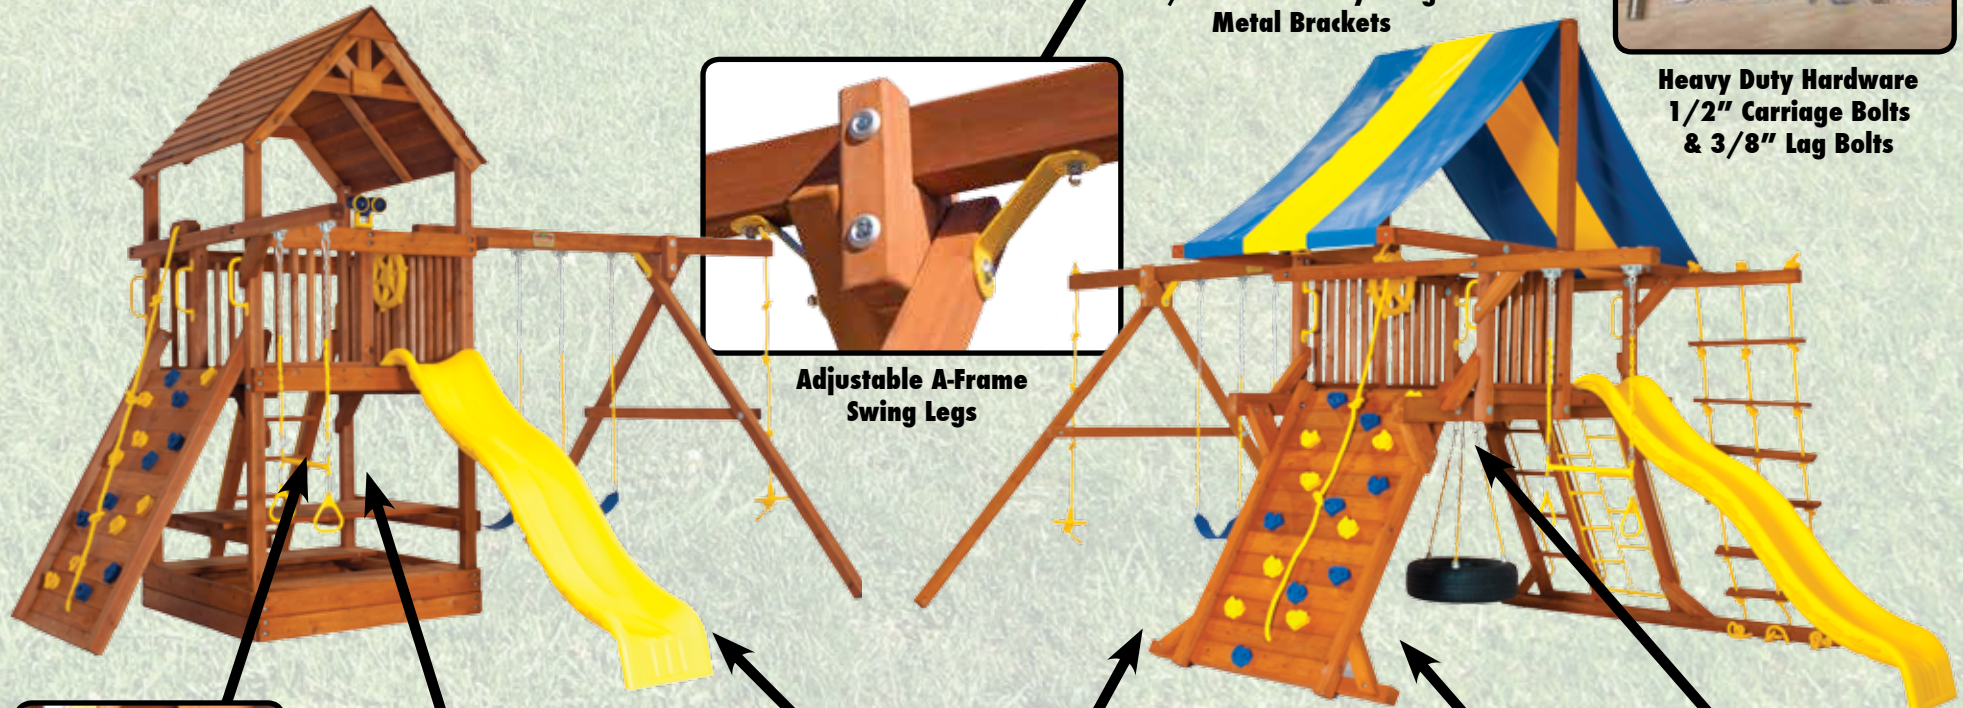

The Jaguar Series is a safe, fun, quality built swing set that is constructed with 100% natural premium Cedar which is resistant to insects and decay. The

Jaguar Series lumber comes from certified mills that have sustainable forestry practices. They are designed for years of birthday parties; play dates; and backyard family fun. The goal of the Jaguar Series is to have the best-built swing set with abundant play features at an affordable budget-friendly price without sacrificing quality in lumber, slides, and hardware.

## Jaguar Fort & Playcenters

**Massive Big Beam Construction**  
**Modular - Able To Grow With Your Family**  
**More Room For Kids To Grow Into**  
**The Most Return On Your Family Fun Investment**

**1/4" Thick Heavy Gauge  
Metal Brackets**

**Heavy Duty Hardware**  
**1/2" Carriage Bolts**  
**& 3/8" Lag Bolts**

**Adjustable A-Frame  
Swing Legs**

**Ladder Safety  
Bracket**

**Solid Notched  
Brackets**

**Fastener Free Decks**

**Detailed  
Finish**