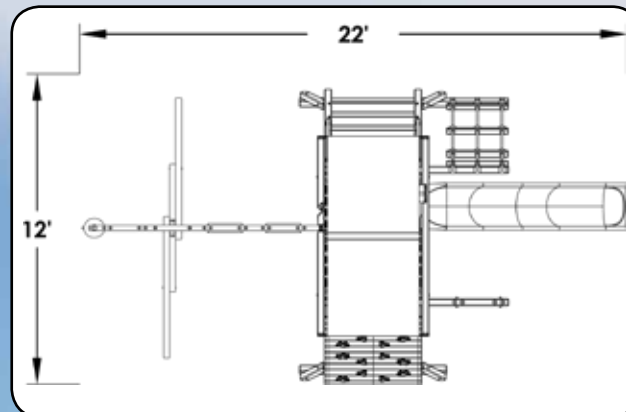

PARROT ISLAND PLAYCENTER

W/TARP

FEATURES:

24 Sq Ft Deck
Wood Step/Rung Combo Ladder
Tire Swing
2 Belt Swings
3 Ladder Handles

Dbl Wall Wave Slide
Rockwall w/Rope
Trapeze w/Rings
3 Pos. Swing Beam
Ship's Wheel

Tarp Roof
Rope Ladder
Rope Swing w/Disc
4 Safety Handles
Telescope