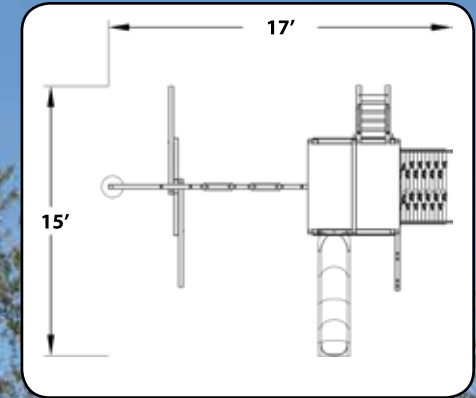

# PARROT ISLAND FORT

W/TARP

**FEATURES:**

- 20 Sq Ft Deck
- Wooden Entry Ladder
- 3 Pos. Swing Beam
- 4 Safety Handles
- Rope Swing w/Disc

- Dbl Wall Wave Slide
- Rockwall w/Rope
- 2 Belt Swings
- 2 Ladder Handles
- Telescope