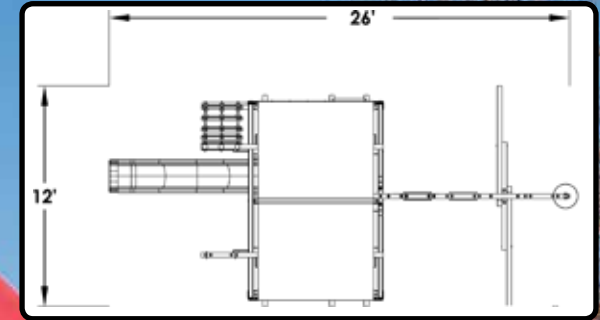

5.4 QUAD-CLIMBER PLAYCENTER CONFIG 2 W/TARPS

FEATURES:

32 Sq Ft Deck
Full Rung Ladder
3 Pos. Swing Beam
Ship's Wheel

Dbl Wall Scoop Slide
Full Rockwall w/Ropes
2 Belt Swings
Telescope

Tarp Roof
Rope Ladder
Rope w/Disk

Full Wood Step Ladder
Trapeze w/Rings
4 Safety Handles

Full Chain Ladder
Tire Swing
5 Ladder Handles