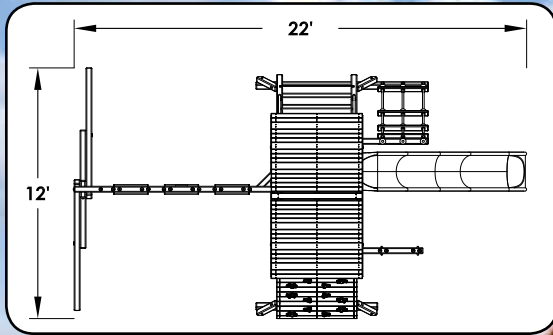

PARROT ISLAND PLAYCENTER W/WOOD ROOF & TREEHOUSE PANELS