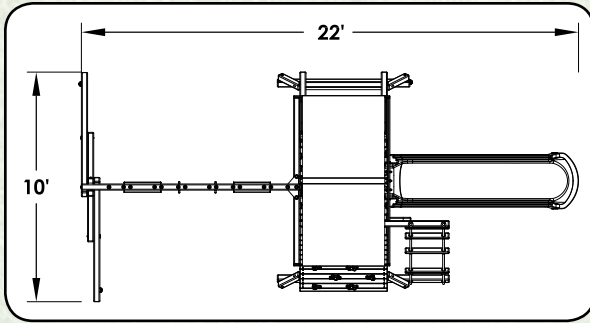

TOUCAN PLAYCENTER

JAGUAR SERIES

FEATURES:

- 18 Sq Ft Deck
- Dbl Wall Wave Slide
- Tarp Roof
- Rope Ladder
- Wood Step/Rung Combo Ladder
- Rockwall
- Tire Swing
- 3 Pos. Inside Swing Beam
- 2 Belt Swings
- Trapeze w/Rings
- 4 Safety Handles
- 3 Ladder Handles
- Ship's Wheel
- Telescope

**7.5 ft
Swing
Beam**

**52"
Deck Height**

10ft Wave Slide