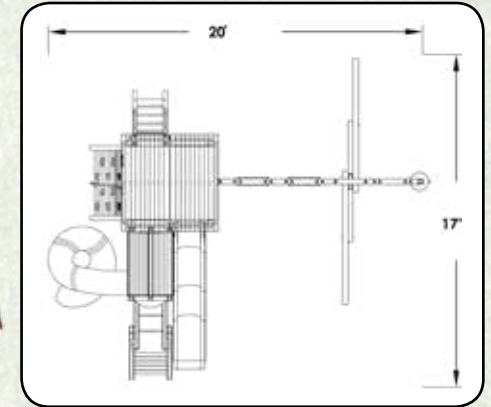

5.4 JAGUAR FORT CONFIG 5

FEATURES:

- 25 Sq Ft Deck
- 16 Sq Ft Loft Deck
- Db'l Wall Scoop Slide
- Wood Roofs
- Wooden Entry Ladder
- Rockwall w/Rope
- Picnic Table
- Trapeze w/Rings
- 3 Pos. Swing Beam
- 2 Belt Swings
- Rope Disk
- 5 Safety Handles
- 4 Ladder Handles
- Monkey Bars
- Bubble Panel
- Dlx. Spiral Slide
- Ship's Wheel
- Telescope
- Binoculars