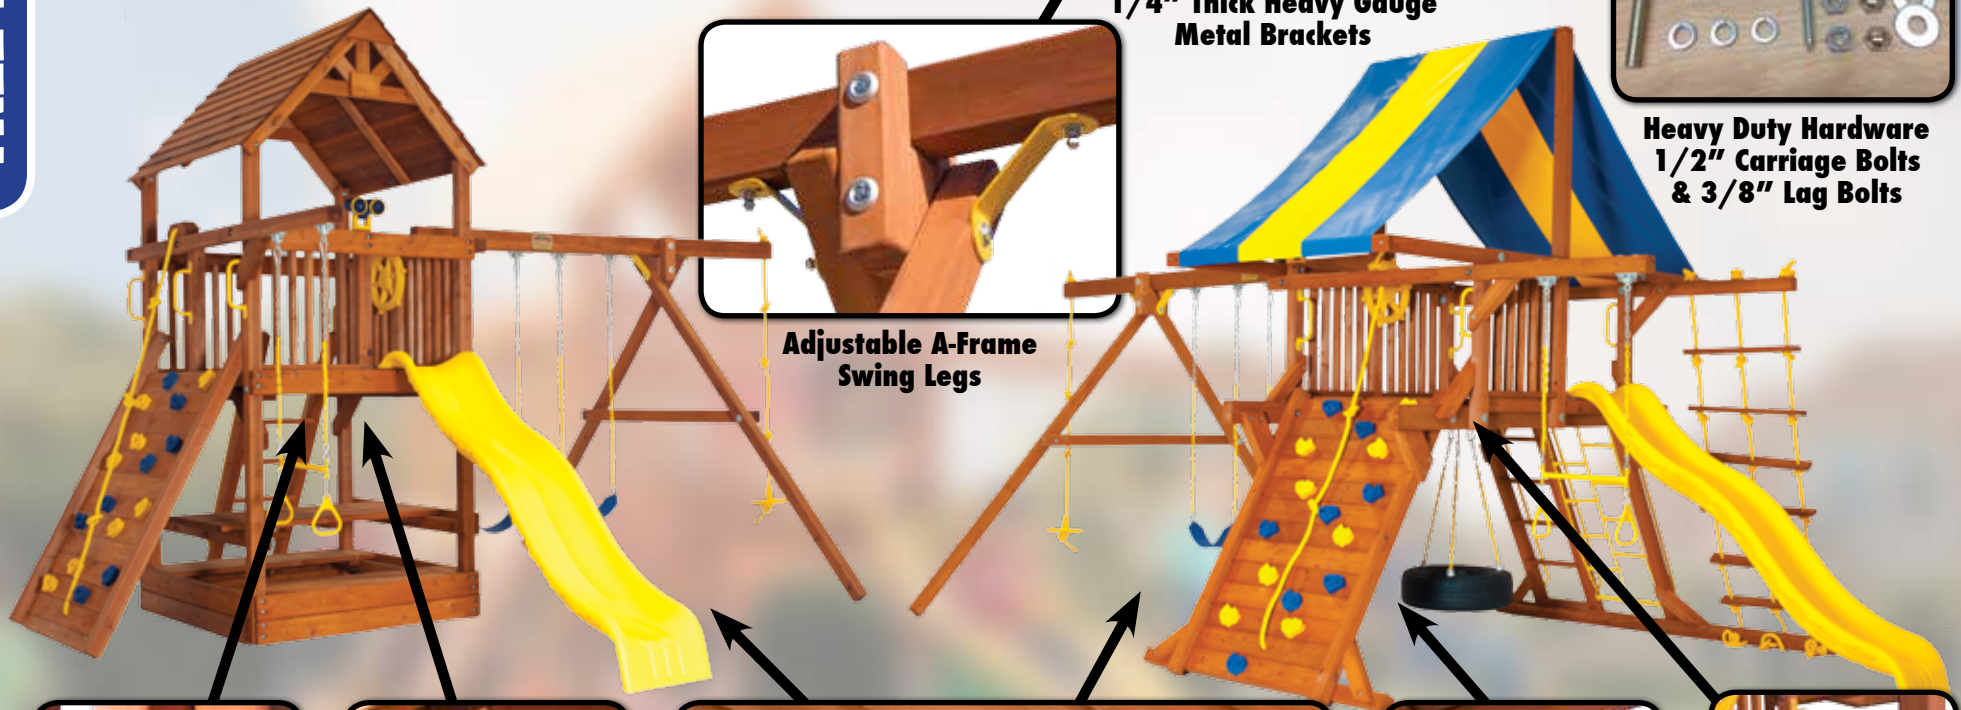

**New Exclusive PlayGrip™  
Safety Handles**

**Rope Swing w/Disc**

**Trapeze with Rings**

**Full Toddler Bucket**

**New Exclusive PlayGrip™  
Ladder Handles**

**19 inch Ship's Wheel**

**Telescope**

# A SOLID FOUNDATION OF 100% REDWOOD & WESTERN RED CEDAR NATURALLY ROT DETERENT & FREE OF CHEMICAL PRESERVERS

- Massive Big Beam Construction
- Modular - Able To Grow With Your Family
- More Room For Kids To Grow Into
- The Most Return On Your Family Fun Investment

**1/4" Thick Heavy Gauge  
Metal Brackets**

**Heavy Duty Hardware  
1/2" Carriage Bolts  
& 3/8" Lag Bolts**

**Adjustable A-Frame  
Swing Legs**

**Ladder Safety  
Bracket**

**Solid Notched  
Brackets**

**Fastener Free Decks**