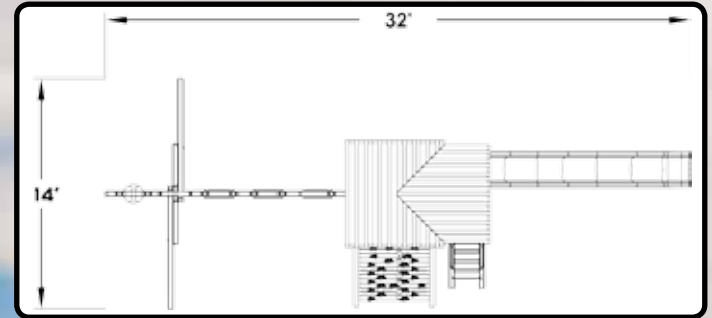

6.4 MEGADECK FORT FULLY ENCLOSED

FEATURES:

70 Sq Ft Decks
Treehouse Panels
Glider w/Brackets

Dbl Wall Scoop Slide
Playhouse Panels
Rope w/Disk

Wood Roof
Lower Floor
4 Safety Handles

Wooden Entry Ladder
4 Pos. Swing Beam
2 Ladder Handles

Rockwall w/Rope
2 Belt Swings
Ship's Wheel & Binoculars