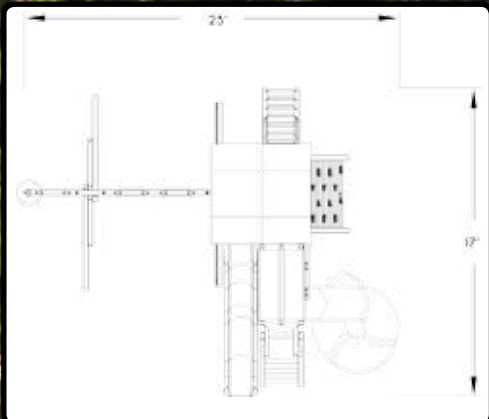

5.4 BENGAL FORT CONFIG 5 W/TARPS

1. **FEATURES:**
2. 25 Sq Ft Deck
   - Rockwall w/Rope
   - 5 Safety Handles
   - Ship's Wheel
   - 16 Sq Ft Deck
   - Picnic Table
   - 4 Ladder Handles
   - Telescope
   - Dbl Wall Scoop Slide
   - 3 Pos. Swing Beam
   - Monkey Bars
   - Binoculars
   - Tarp Roof
   - 2 Belt Swings
   - Loft w/Bubble Panel
   - Wooden Entry Ladder
   - Rope w/Disk
   - Dlx Spiral Slide

VISIT OUR WEBSITE AT WWW.TREEFROGSSWINGSETS.COM