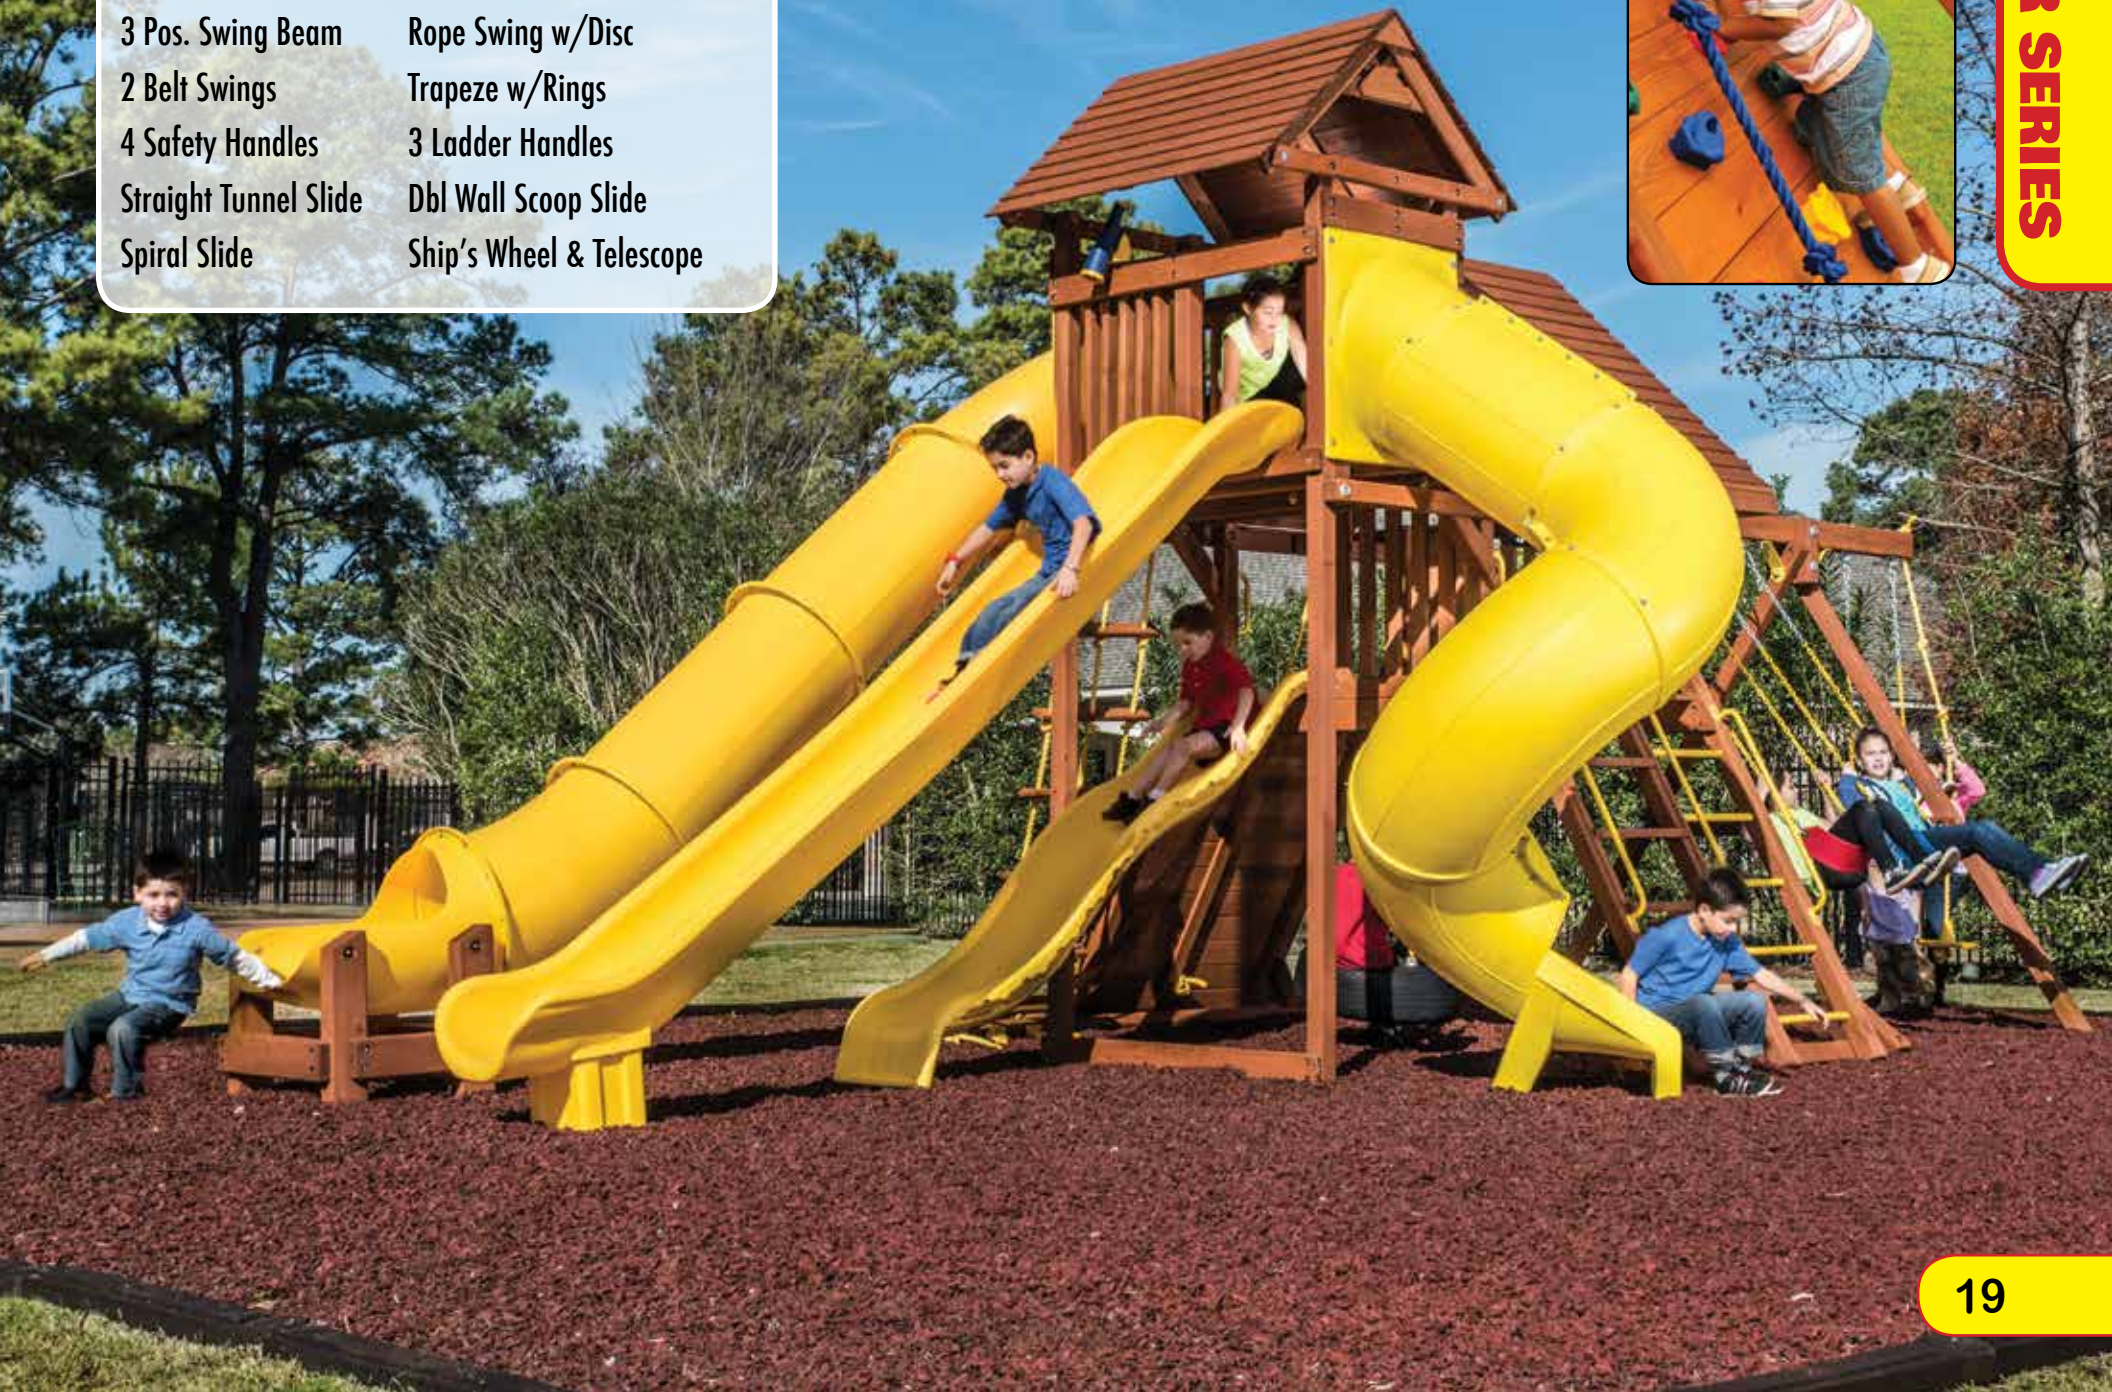

JAGUAR SERIES