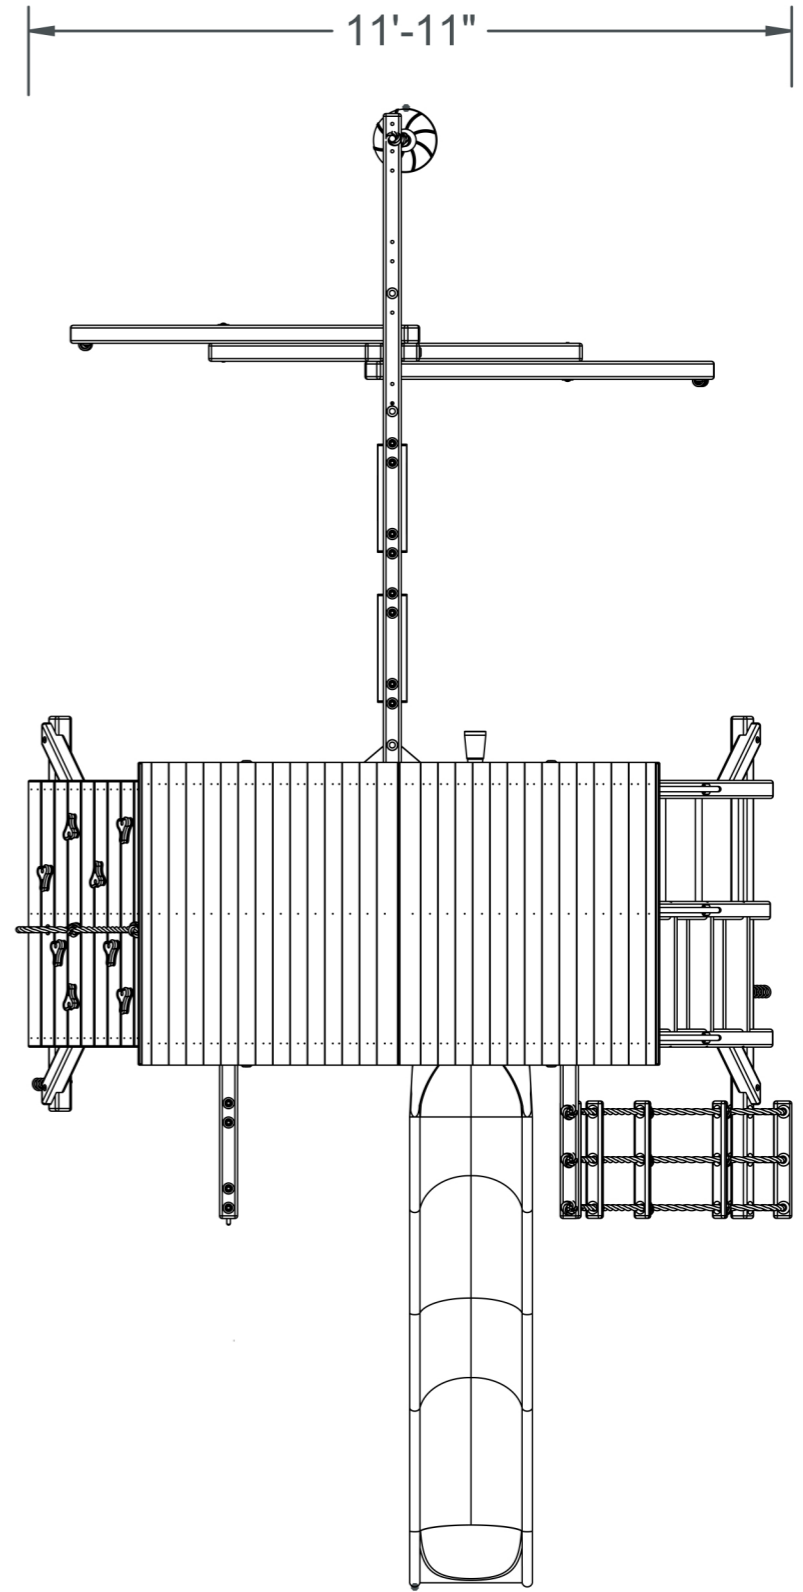

24 Sq. Ft. Deck

11'-4"

23'-1"

TREE FROGS WOODEN SWING SET FACTORY CLAIMS PROPRIETARY IN THE MATERIAL DISCLOSED. THIS DRAWING IS ISSUED FOR LAYOUT INFORMATION ONLY. IT MAY NOT BE REPRODUCED NOR MAY THE INFORMATION BE USED FOR MANUFACTURING PURPOSES WITHOUT WRITTEN CONSENT FROM TREEFROGS WOODEN SWINGSET FACTORY