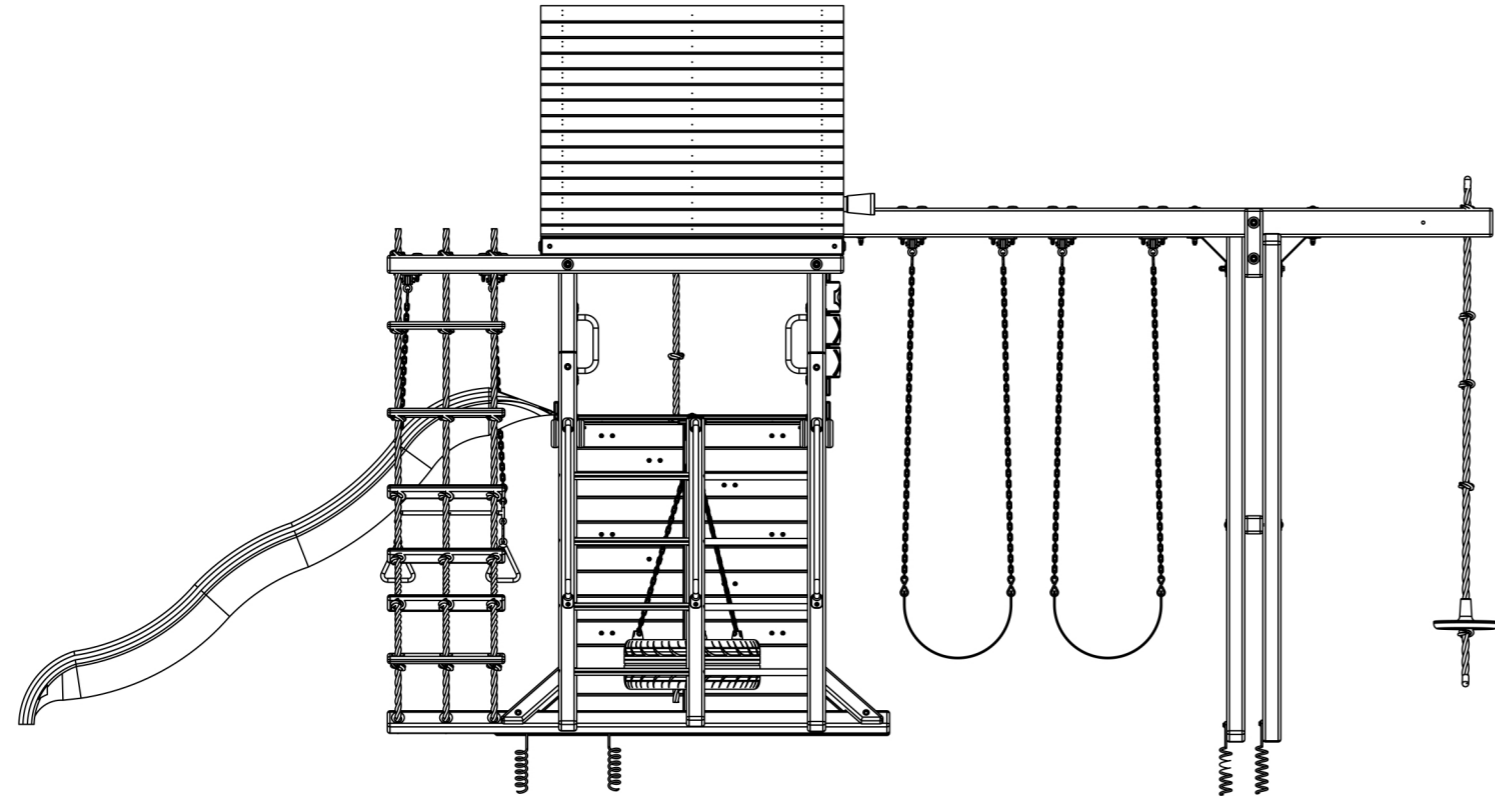

24 Sq. Ft. Deck

11'-4"

23'-1"

TREE FROGS WOODEN SWING SET FACTORY CLAIMS PROPRIETARY IN THE MATERIAL DISCLOSED. THIS DRAWING IS ISSUED FOR LAYOUT INFORMATION ONLY. IT MAY NOT BE REPRODUCED NOR MAY THE INFORMATION BE USED FOR MANUFACTURING PURPOSES WITHOUT WRITTEN CONSENT FROM TREEFROGS WOODEN SWINGSET FACTORY