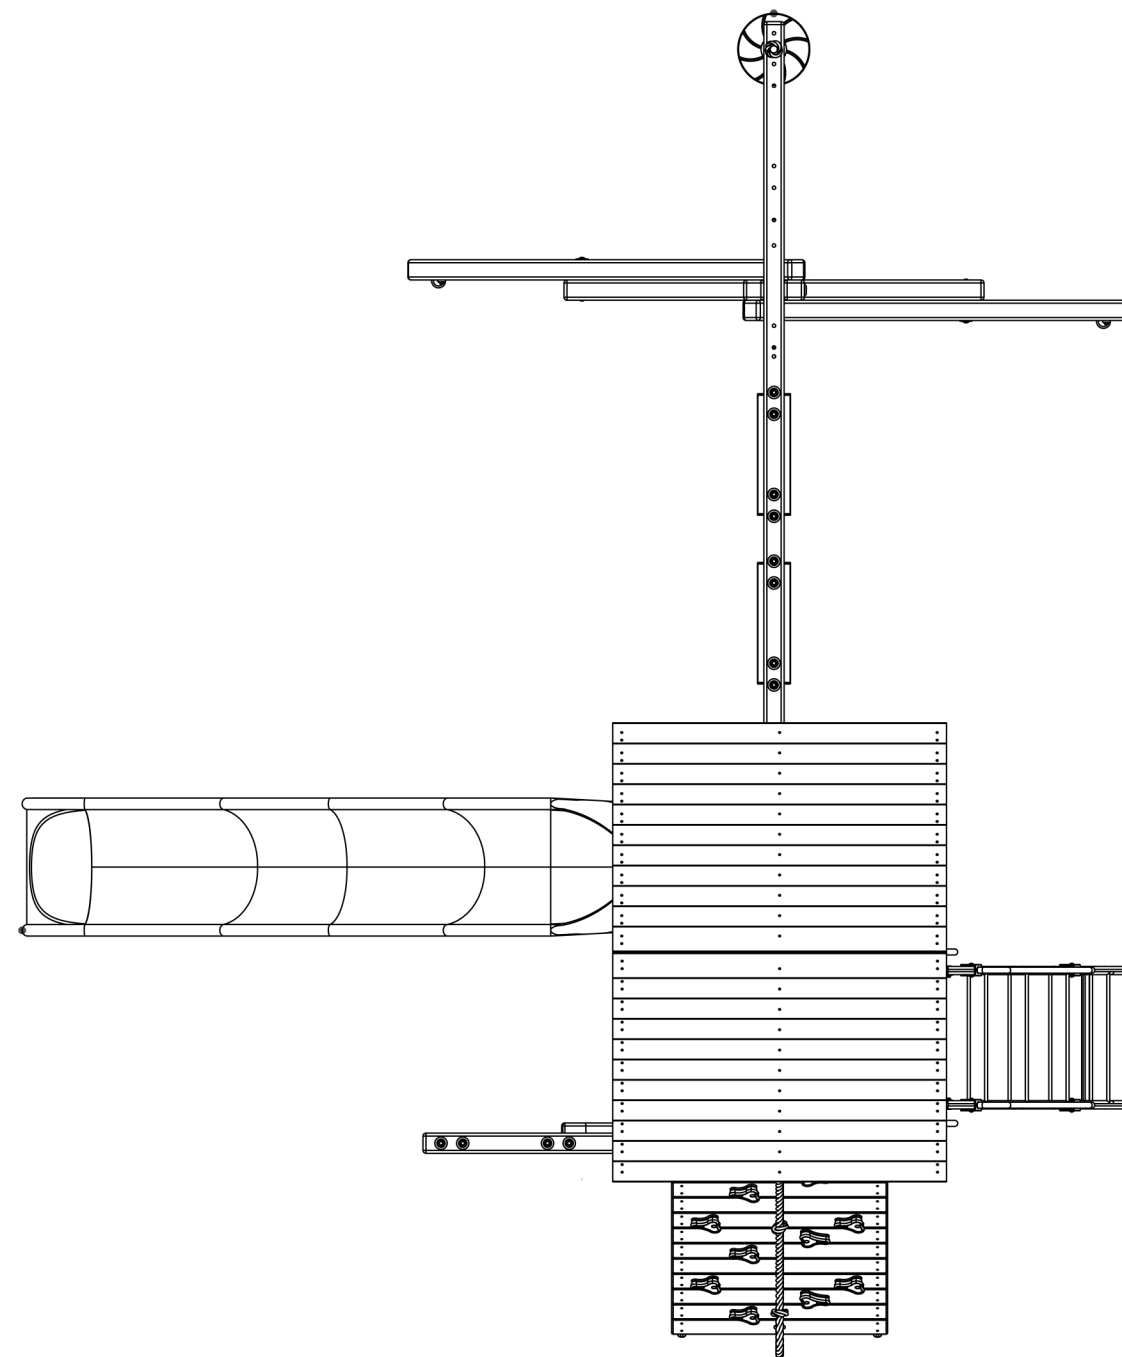

8 7 6 5 4 3 2 1

20 Sq. Ft. Deck

11'-3"

15'-6"

18'-5"

TREE FROGS WOODEN SWING SET FACTORY CLAIMS PROPRIETARY IN THE MATERIAL DISCLOSED. THIS DRAWING IS ISSUED FOR LAYOUT INFORMATION ONLY. IT MAY NOT BE REPRODUCED NOR MAY THE INFORMATION BE USED FOR MANUFACTURING PURPOSES WITHOUT WRITTEN CONSENT FROM TREEFROGS WOODEN SWINGSET FACTORY

PARROT ISLAND FORT

8 7 6 5 4 3 2 1