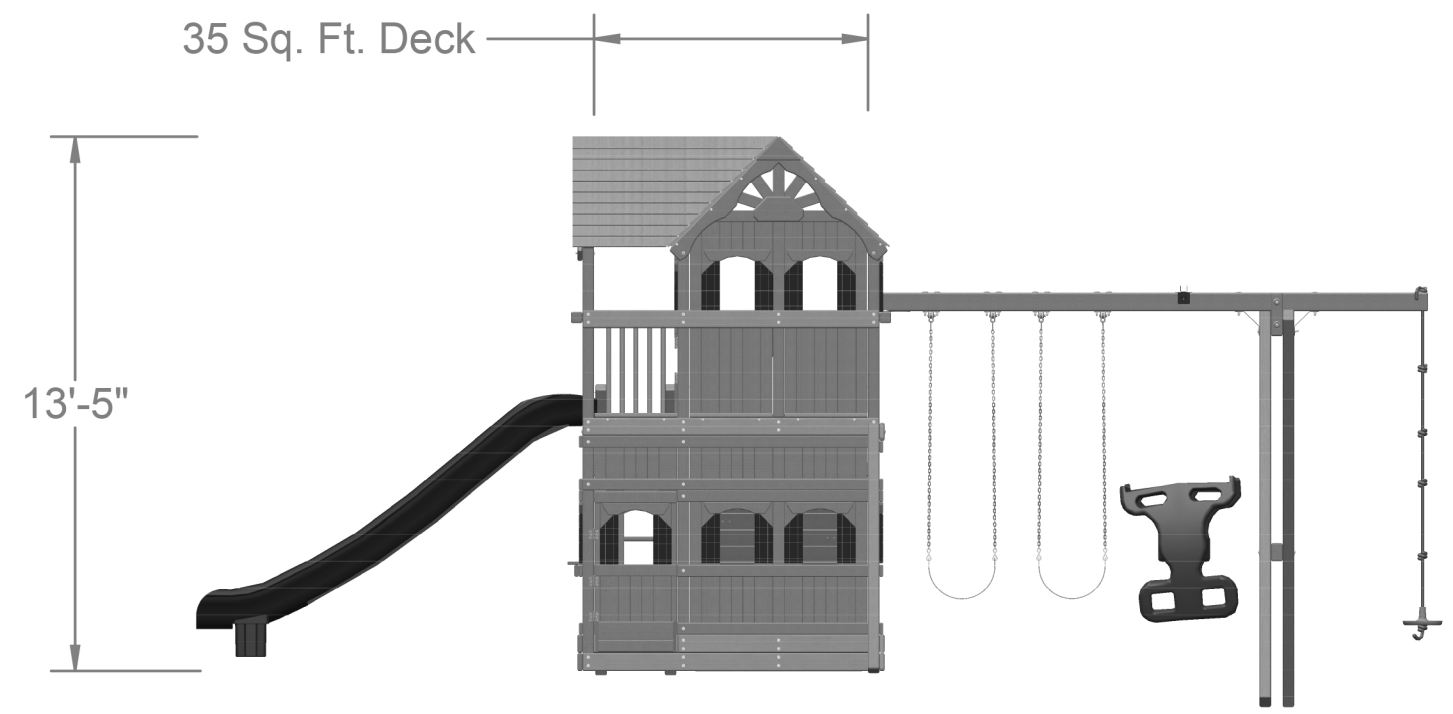

8 7 6 5 4 3 2 1

D

D

C

C

B

B

A

# 6.5 MEGADECK FORT

Fully Enclosed

TREE FROGS WOODEN SWING SET FACTORY CLAIMS PROPRIETARY IN THE MATERIAL DISCLOSED. THIS DRAWING IS ISSUED FOR LAYOUT INFORMATION ONLY. IT MAY NOT BE REPRODUCED NOR MAY THE INFORMATION BE USED FOR MANUFACTURING PURPOSES WITHOUT WRITTEN CONSENT FROM TREEFROGS WOODEN SWINGSET FACTORY  
**SUBJECT TO CHANGE WITHOUT NOTICE.**

## Features:

- |                       |                   |                  |
|-----------------------|-------------------|------------------|
| Dbl. Wall Scoop Slide | Playhouse Panels  | Rope w/ Disk     |
| Wood Roof             | Lower Floor       | 4 Safety Handles |
| Wood Entry Ladder     | 4 Pos. Swing Beam | 2 Ladder Handles |
| Rockwall w/ Rope      | 2 Belt Swings     | Ship's Wheel     |
| Treehouse Panels      | Glider w/ Bracket | Binoculars       |