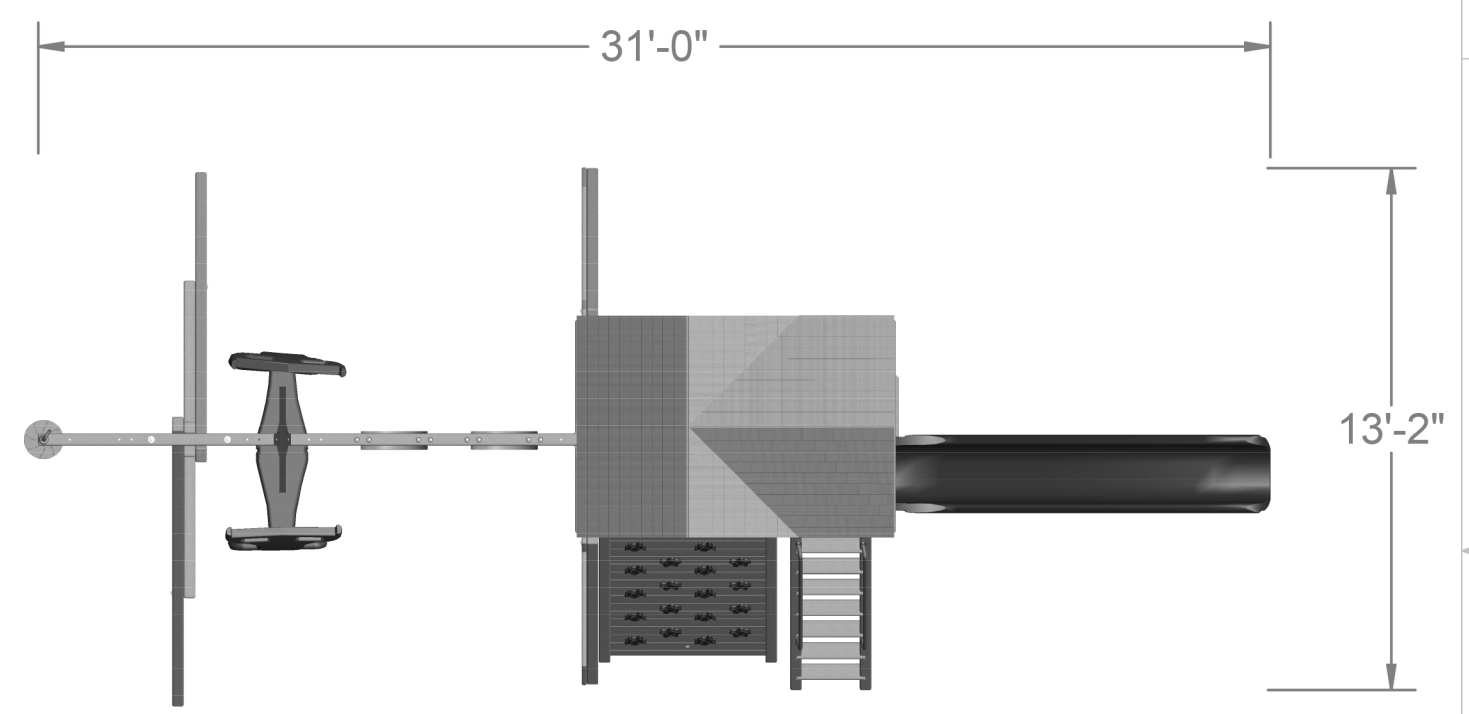

# 6.5 MEGADECK FORT

Fully Enclosed

TREE FROGS WOODEN SWING SET FACTORY CLAIMS PROPRIETARY IN THE MATERIAL DISCLOSED. THIS DRAWING IS ISSUED FOR LAYOUT INFORMATION ONLY. IT MAY NOT BE REPRODUCED NOR MAY THE INFORMATION BE USED FOR MANUFACTURING PURPOSES WITHOUT WRITTEN CONSENT FROM TREEFROGS WOODEN SWINGSET FACTORY  
**SUBJECT TO CHANGE WITHOUT NOTICE.**