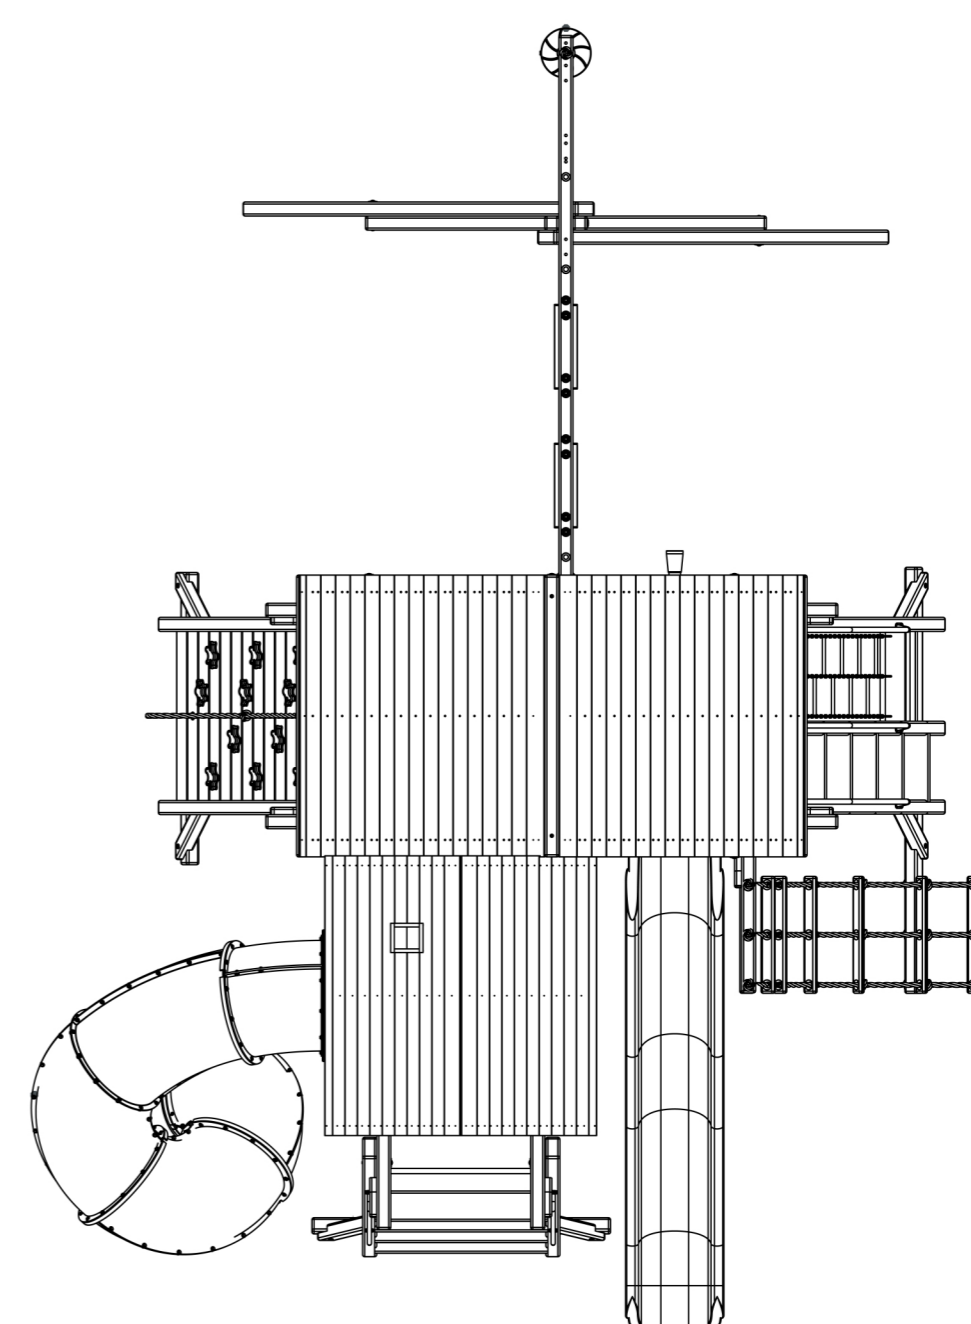

25 Sq. Ft. Deck

38 Sq. Ft. Deck

14'-3"

18'-11"

26'-0"

TREE FROGS WOODEN SWING SET FACTORY CLAIMS PROPRIETARY IN THE MATERIAL DISCLOSED. THIS DRAWING IS ISSUED FOR LAYOUT INFORMATION ONLY. IT MAY NOT BE REPRODUCED NOR MAY THE INFORMATION BE USED FOR MANUFACTURING PURPOSES WITHOUT WRITTEN CONSENT FROM TREEFROGS WOODEN SWINGSET FACTORY

MEGASIZED  EDITION
6.5 JAGUAR PLAYCENTER