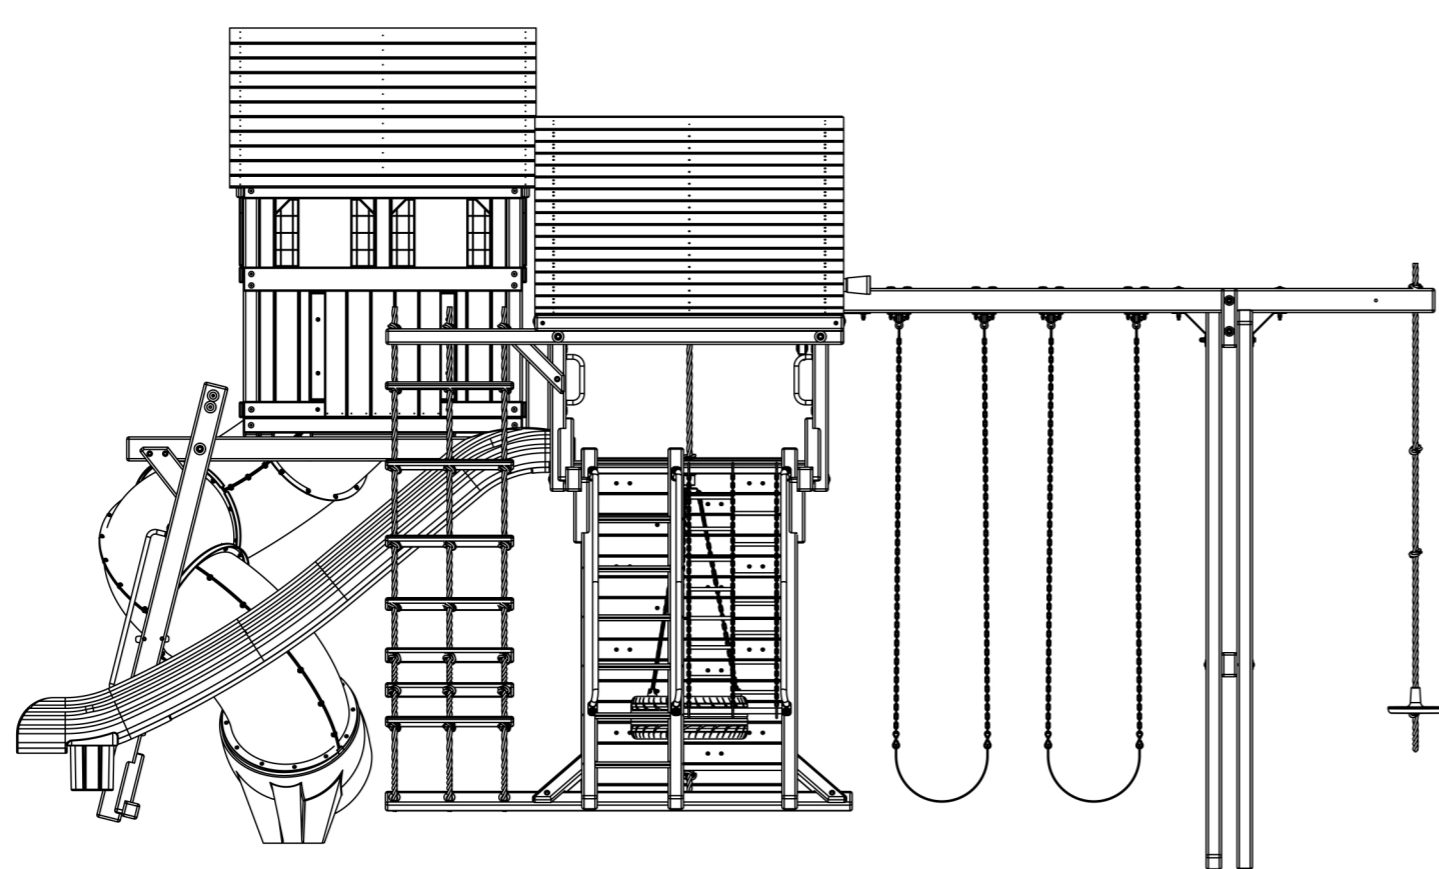

25 Sq. Ft. Deck

38 Sq. Ft. Deck

14'-3"

18'-11"

26'-0"

TREE FROGS WOODEN SWING SET FACTORY CLAIMS PROPRIETARY IN THE MATERIAL DISCLOSED. THIS DRAWING IS ISSUED FOR LAYOUT INFORMATION ONLY. IT MAY NOT BE REPRODUCED NOR MAY THE INFORMATION BE USED FOR MANUFACTURING PURPOSES WITHOUT WRITTEN CONSENT FROM TREEFROGS WOODEN SWINGSET FACTORY

MEGASIZED  EDITION
6.5 JAGUAR PLAYCENTER