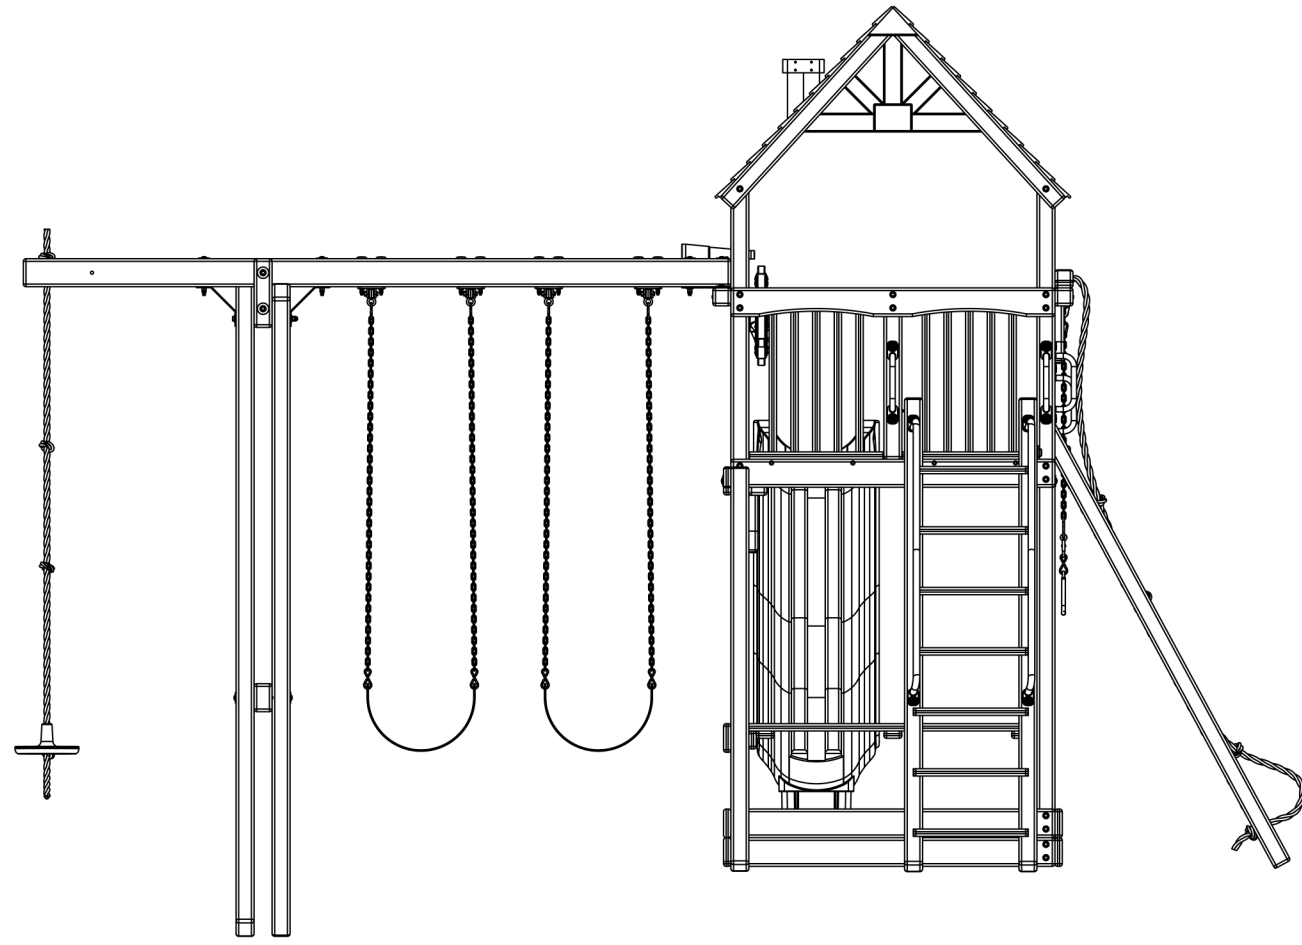

25 Sq. Ft. Deck

13'-5"

19'-1"

19'-11"

TREE FROGS WOODEN SWING SET FACTORY CLAIMS PROPRIETARY IN THE MATERIAL DISCLOSED. THIS DRAWING IS ISSUED FOR LAYOUT INFORMATION ONLY. IT MAY NOT BE REPRODUCED NOR MAY THE INFORMATION BE USED FOR MANUFACTURING PURPOSES WITHOUT WRITTEN CONSENT FROM TREEFROGS WOODEN SWINGSET FACTORY

6.5 BENGAL FORT