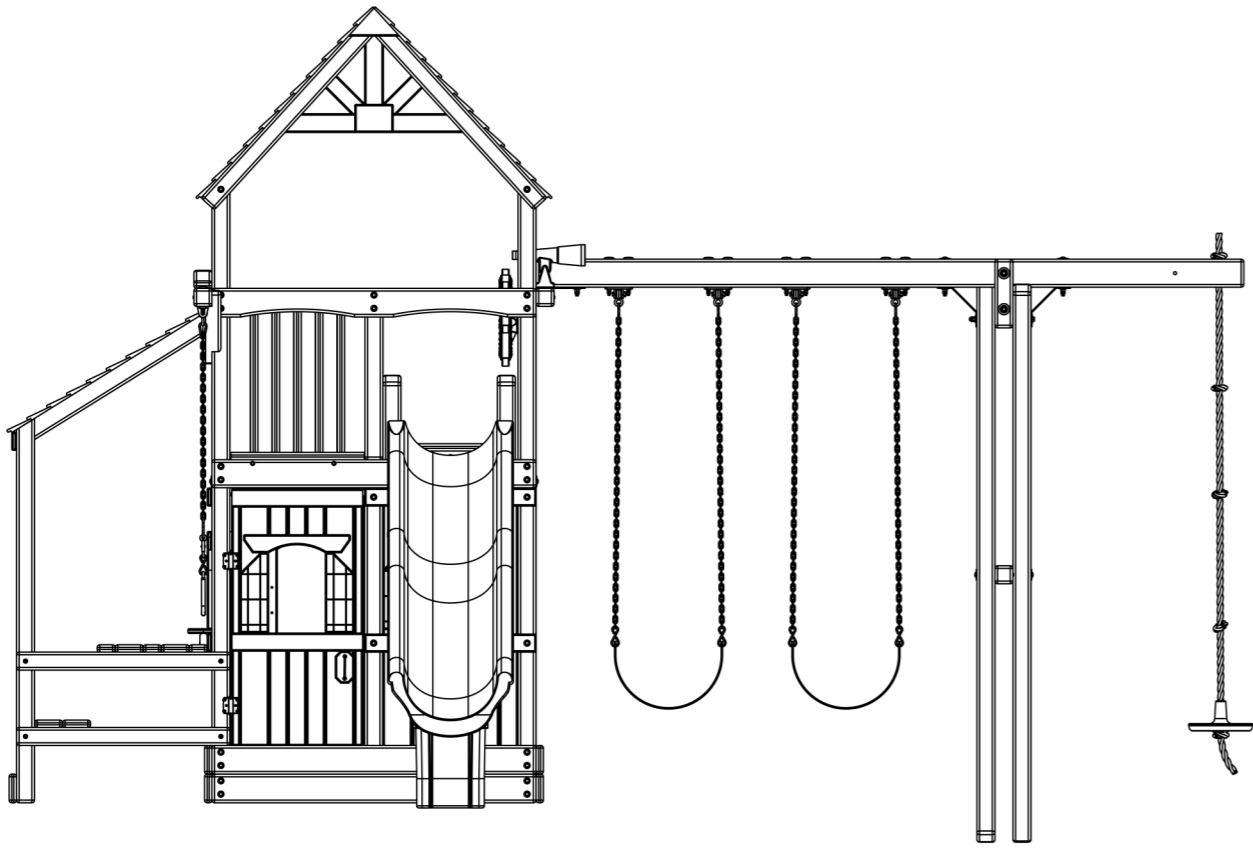

12'-5"

25 Sq. Ft. Deck

16'-8"

19'-5"

TREE FROGS WOODEN SWING SET FACTORY CLAIMS PROPRIETARY IN THE MATERIAL DISCLOSED. THIS DRAWING IS ISSUED FOR LAYOUT INFORMATION ONLY. IT MAY NOT BE REPRODUCED NOR MAY THE INFORMATION BE USED FOR MANUFACTURING PURPOSES WITHOUT WRITTEN CONSENT FROM TREEFROGS WOODEN SWINGSET FACTORY

5.8 BENGAL FORT